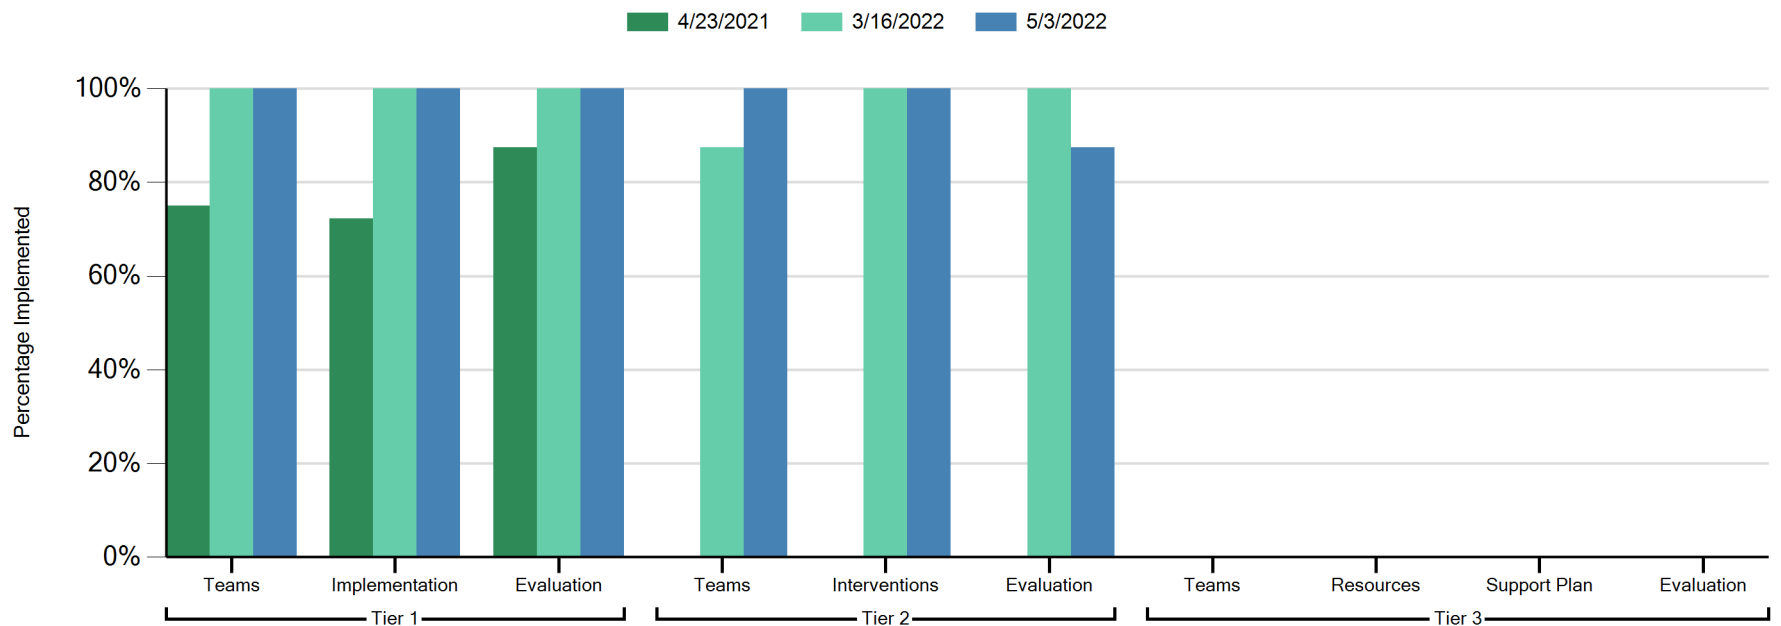

Marshall (E. J.) Elementary School
Chino, California

School-Wide PBIS (SWPBIS) Tiered Fidelity Inventory
Marshall (E. J.) Elementary School
4/23/2021 - 5/3/2022

Date Completed	Tier 1			Tier 2			Tier 3			
	Teams	Implementation	Evaluation	Teams	Interventions	Evaluation	Teams	Resources	Support Plan	Evaluation
4/23/2021	75%	72%	88%	NA	NA	NA	NA	NA	NA	NA
3/16/2022	100%	100%	100%	88%	100%	100%	NA	NA	NA	NA
5/3/2022	100%	100%	100%	100%	100%	88%	NA	NA	NA	NA