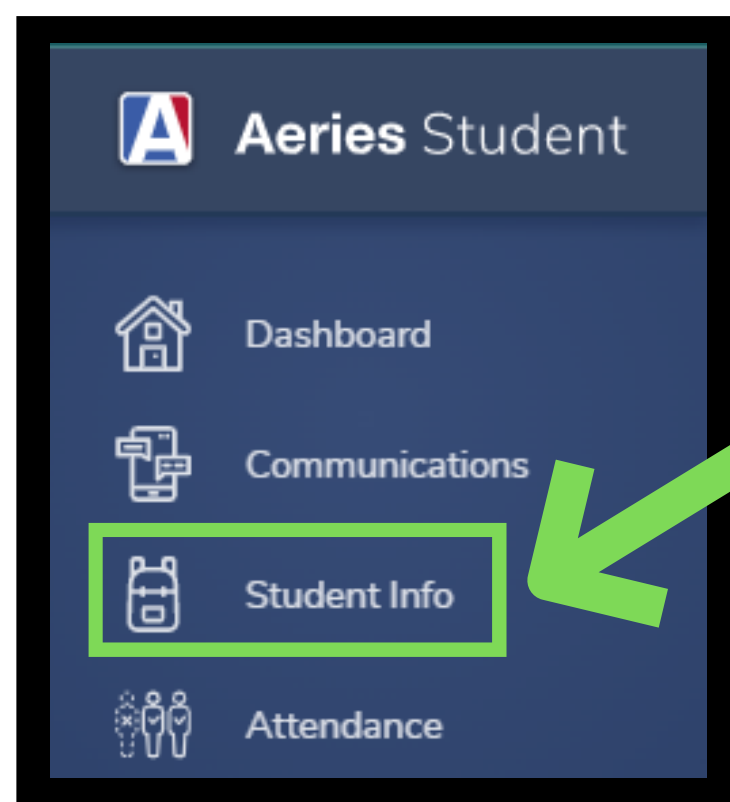

Entering 7th Grade? Your district password has changed!

Your New District Password

*Effective July 15th, 2022

- Your Username remains the same
- Log into ClassLink with your username and new password

Find Your Student ID

- Log into Aeries Portal
- Tap on STUDENT INFO
- Next tap on DEMOGRAPHICS
- Your Student ID is in the first column

1

2

3

4

Student ID	Last Name
89400001	Abbott
Stu#	Last Alias
1