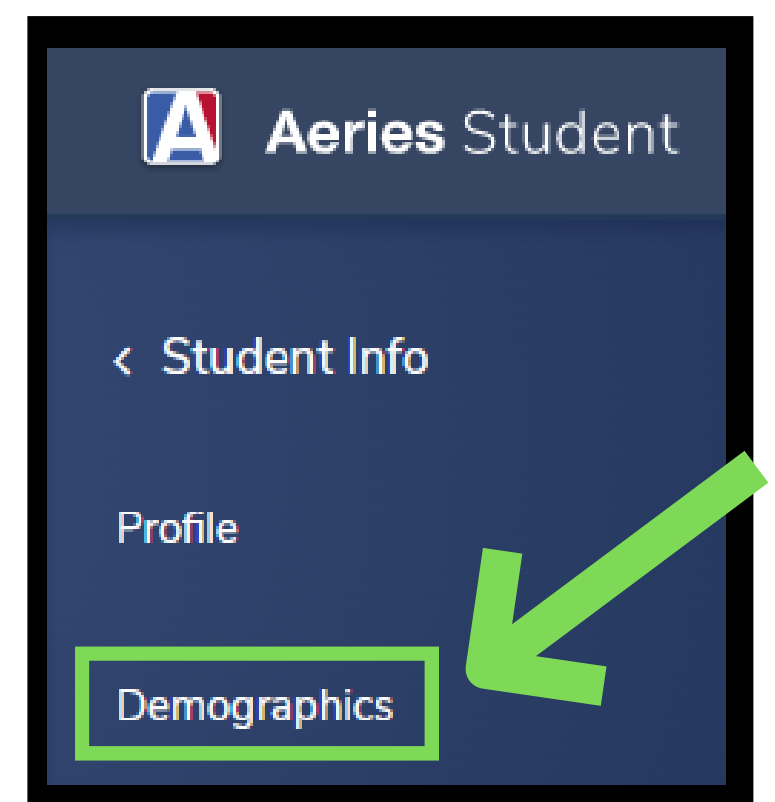

Find Your Student ID

- Log into Aeries Portal
- Tap on STUDENT INFO
- Next tap on DEMOGRAPHICS
- Your Student ID is in the first column

1

2

3

4

Student ID	Last Name
89400001	Abbott
Stu#	Last Alias
1	