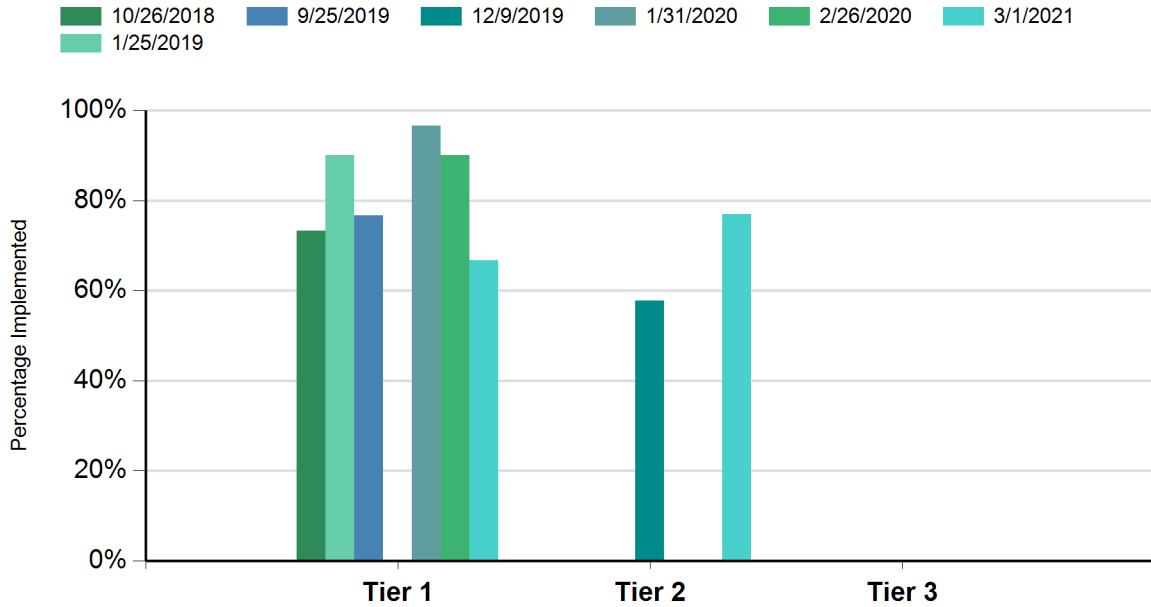

Magnolia Junior High School
Chino, California

School-Wide PBIS (SWPBIS) Tiered Fidelity Inventory
Magnolia Junior High School
10/26/2018 - 3/1/2021

Date Completed	Tier 1	Tier 2	Tier 3
10/26/2018	73%	0%	0%
1/25/2019	90%	0%	0%
9/25/2019	77%	0%	0%
12/9/2019	0%	58%	0%
1/31/2020	97%	0%	0%
2/26/2020	90%	0%	0%
3/1/2021	67%	77%	0%

School-Wide PBIS (SWPBIS) Tiered Fidelity Inventory
Magnolia Junior High School
10/26/2018 - 3/1/2021

Date Completed	Tier 1			Tier 2			Tier 3			
	Teams	Implementation	Evaluation	Teams	Interventions	Evaluation	Teams	Resources	Support Plan	Evaluation
10/26/2018	75%	67%	88%	0%	0%	0%	0%	0%	0%	0%
1/25/2019	100%	83%	100%	0%	0%	0%	0%	0%	0%	0%
9/25/2019	75%	78%	75%	0%	0%	0%	0%	0%	0%	0%
12/9/2019	0%	0%	0%	62%	40%	75%	0%	0%	0%	0%
1/31/2020	100%	100%	88%	0%	0%	0%	0%	0%	0%	0%
2/26/2020	100%	83%	100%	0%	0%	0%	0%	0%	0%	0%
3/1/2021	75%	56%	88%	88%	60%	88%	0%	0%	0%	0%