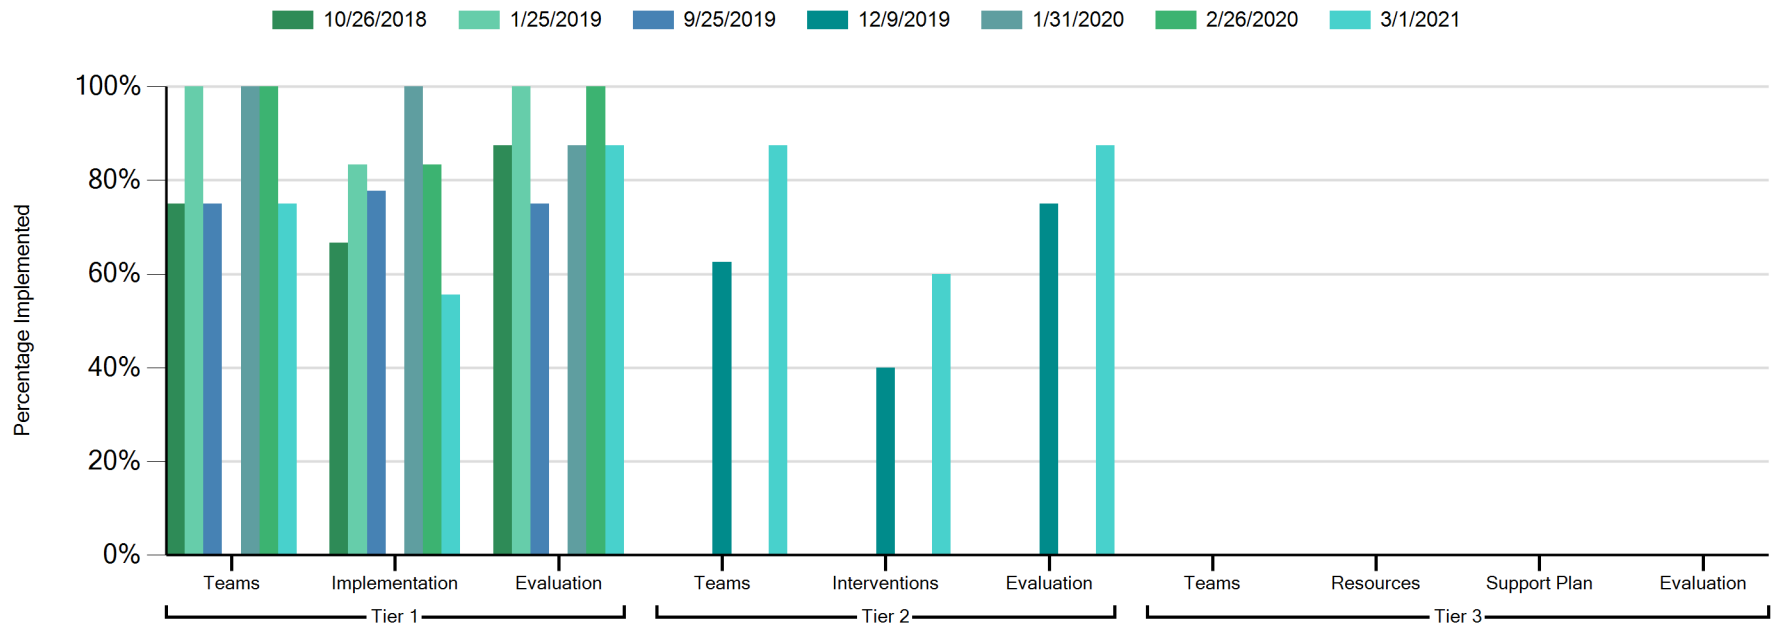

School-Wide PBIS (SWPBIS) Tiered Fidelity Inventory
Magnolia Junior High School
10/26/2018 - 3/1/2021

Date Completed	Tier 1			Tier 2			Tier 3			
	Teams	Implementation	Evaluation	Teams	Interventions	Evaluation	Teams	Resources	Support Plan	Evaluation
10/26/2018	75%	67%	88%	0%	0%	0%	0%	0%	0%	0%
1/25/2019	100%	83%	100%	0%	0%	0%	0%	0%	0%	0%
9/25/2019	75%	78%	75%	0%	0%	0%	0%	0%	0%	0%
12/9/2019	0%	0%	0%	62%	40%	75%	0%	0%	0%	0%
1/31/2020	100%	100%	88%	0%	0%	0%	0%	0%	0%	0%
2/26/2020	100%	83%	100%	0%	0%	0%	0%	0%	0%	0%
3/1/2021	75%	56%	88%	88%	60%	88%	0%	0%	0%	0%