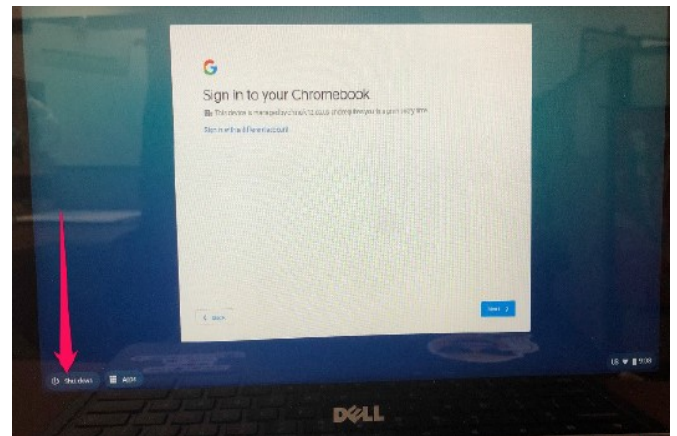

Restore Settings

1

2

3

4

Reset settings

This will reset your startup page, new tab page, search engine, and pinned tabs. It will also disable all extensions and clear temporary data like cookies. Your bookmarks, history and saved passwords will not be cleared. [Learn more](#)

☒ Help make Chrome better by reporting the current settings

Shut Down & Restart

or

2