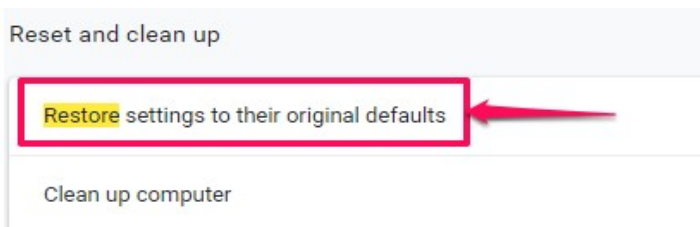

Restore Settings

1

2

3

4

Reset settings

This will reset your startup page, new tab page, search engine, and pinned tabs. It will also disable all extensions and clear temporary data like cookies. Your bookmarks, history and saved passwords will not be cleared. [Learn more](#)