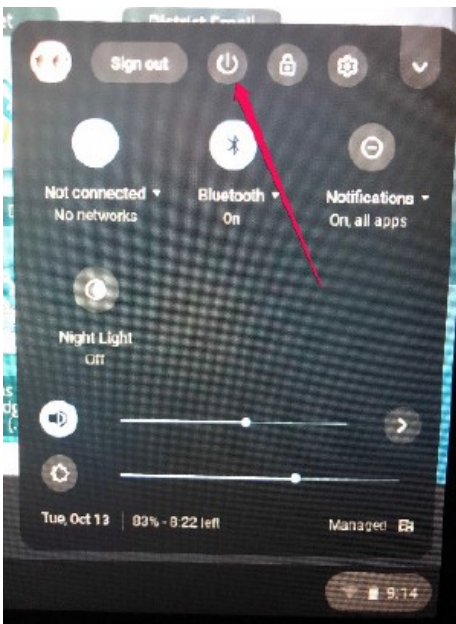

Shut Down & Restart