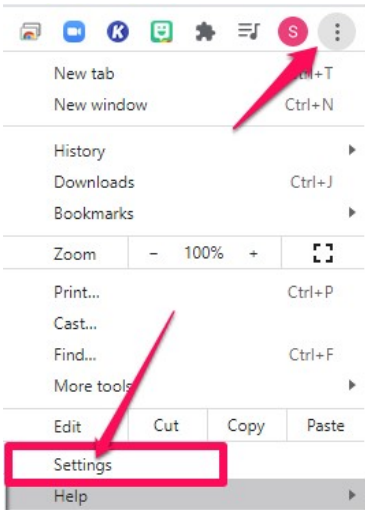

Restore Settings

1

2

3

4

Reset settings

This will reset your startup page, new tab page, search engine, and pinned tabs. It will also disable all extensions and clear temporary data like cookies. Your bookmarks, history and saved passwords will not be cleared. [Learn more](#)