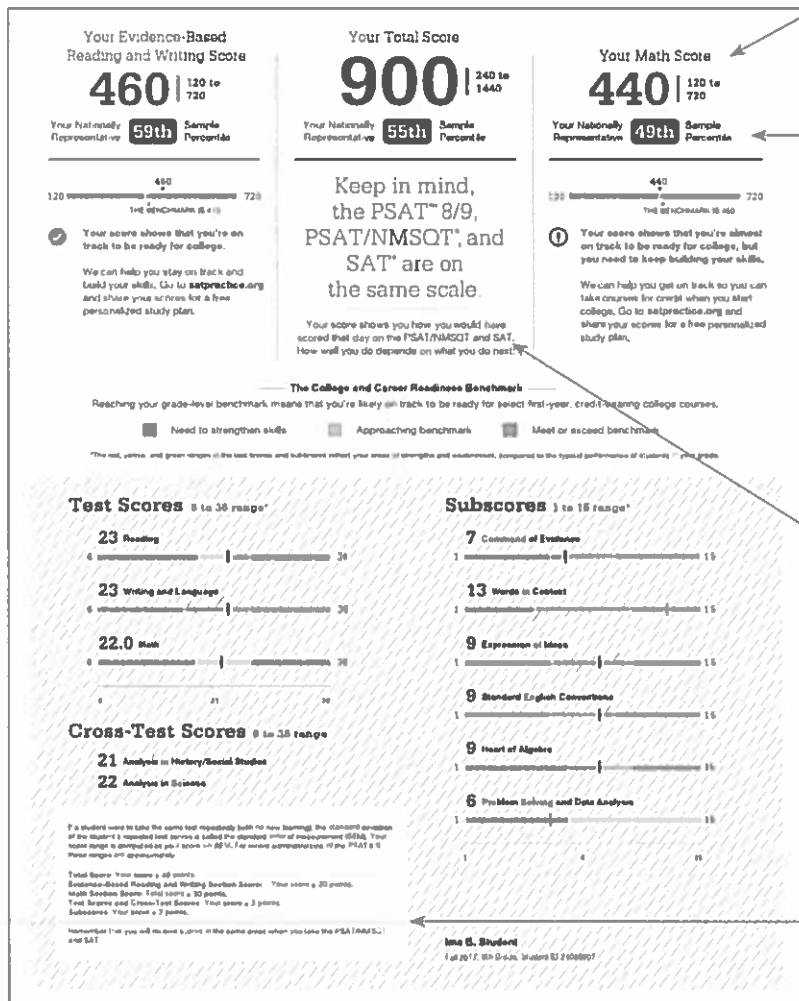

A PARENT TUTORIAL

Understanding 2017-18 PSAT 8/9 Results

A Case Study: Ima B. Student's PSAT 8/9 Score Report

Take a look at Ima B. Student's Sample Score Report below and on the back. Use the corresponding information to help you interpret your student's PSAT™ 8/9 Score Report.

What Are Ima's Scores?

Ima's Evidence-Based Reading and Writing score is 460, and her Math score is 440. In Evidence-Based Reading and Writing, Ima's score exceeds the benchmark, and she is on track for college readiness. In Math, Ima is close to meeting the benchmark. Test scores, cross-test scores, and subscores can give Ima a better understanding of areas to work on.

Sign in to get your scores.

PSAT 8/9 Score Ranges

PSAT 8/9 Score Reported	Details	Score Range
Total score	Sum of the two section scores.	240–1440
Section scores (2)	Evidence-Based Reading and Writing, and Math.	120–720
Test scores (3)	Reading, Writing and Language, and Math.	6–36
Cross-test scores (2)	Analysis in History/Social Studies and Analysis in Science. Based on selected questions in the Reading, Writing and Language, and Math Tests.	6–36
Subscores (6)	Reading and Writing and Language: Command of Evidence and Words in Context. Writing and Language: Expression of Ideas and Standard English Conventions. Math: 1–15 Heart of Algebra, and Problem Solving and Data Analysis.	