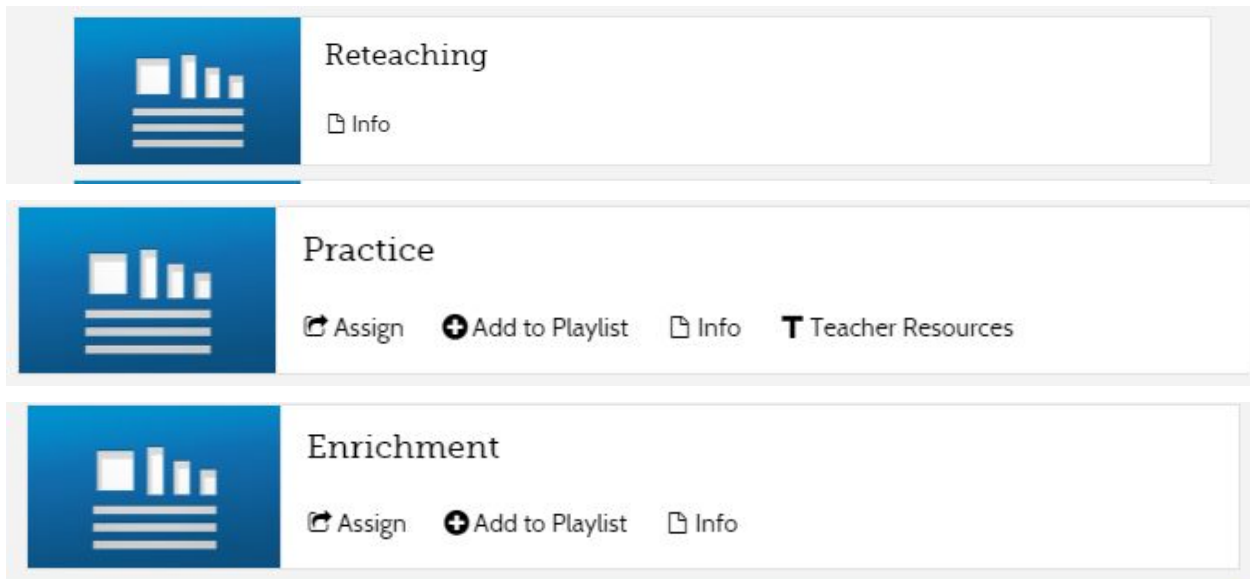

6. First, scroll to find the daily lesson video, the video icon will always look like this.

- This video will be **TURNED IN** when finished

7. Next, click on the various worksheets, RETEACHING, PRACTICE and ENRICHMENT (complete in this order)

- These pages will appear as a PDF and are for **PRACTICE ONLY** (do not need to turn in)
- Please complete them on a blank sheet of paper