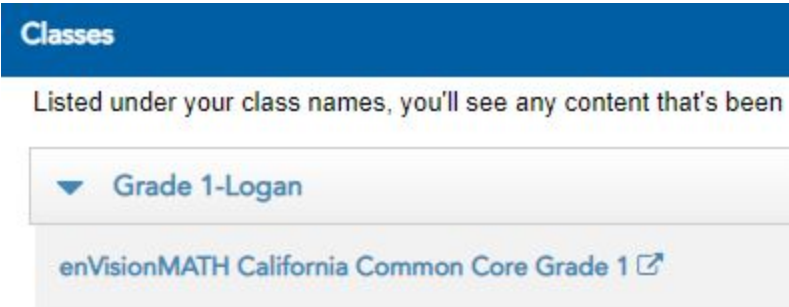

- 4. Click the orange button that says CLASSES

5. Then you will see your ASSIGNMENTS displayed like this

6. First, scroll to find the daily lesson video, the video icon will always look like this.

- This video will be **TURNED IN** when finished