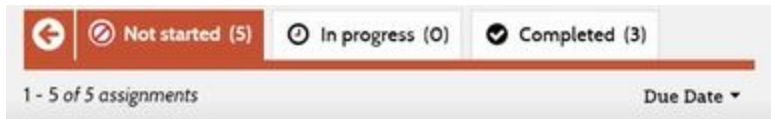

- 4. Click the orange button that says CLASSES

5. Then you will see your ASSIGNMENTS displayed like this

6. First, scroll to find the daily lesson video, the video icon will always look like this.

- This video will be **TURNED IN** when finished