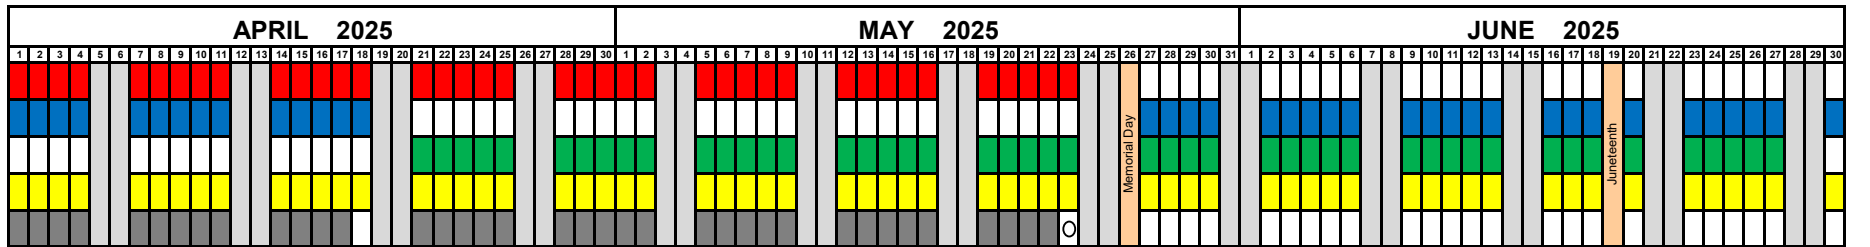

Chino Valley Unified School District
2024-2025 MULTITRACK YEAR-ROUND STUDENT ATTENDANCE CALENDAR
 Legacy Academy

■ Track A
 ■ Track B
 ■ Track C
 ■ Track D
 ■ Junior High

○ Workday for ALL Teachers (student free day)
 ● New Teacher Day
 △ 7-8 Teacher Workday