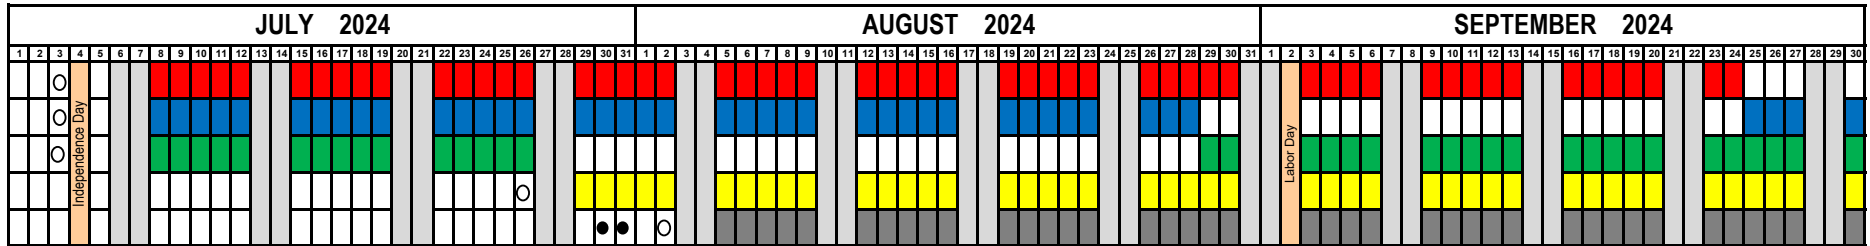

Chino Valley Unified School District
2024-2025 MULTITRACK YEAR-ROUND STUDENT ATTENDANCE CALENDAR
 Legacy Academy

■ Track A
 ■ Track B
 ■ Track C
 ■ Track D
 ■ Junior High

○ Workday for ALL Teachers (student free day)
 ● New Teacher Day
 △ 7-8 Teacher Workday