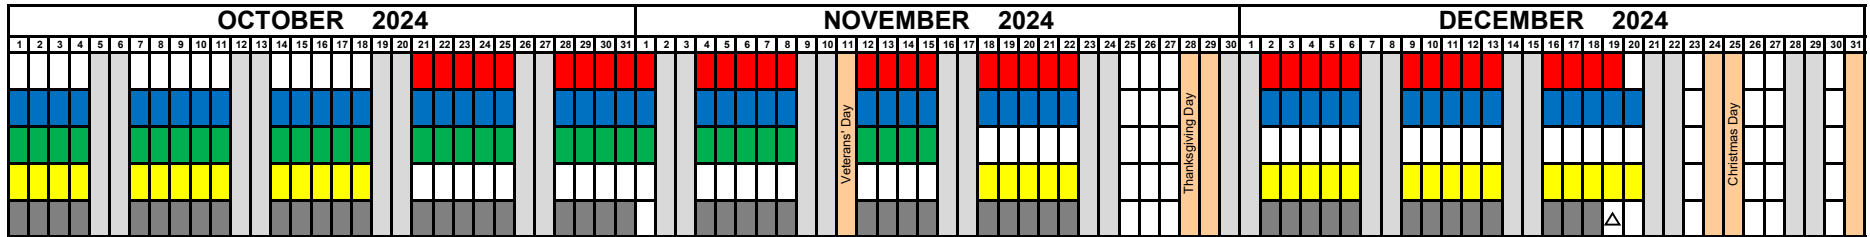

Chino Valley Unified School District
2024-2025 MULTITRACK YEAR-ROUND STUDENT ATTENDANCE CALENDAR
 Legacy Academy

■ Track A
 ■ Track B
 ■ Track C
 ■ Track D
 ■ Junior High

○ Workday for ALL Teachers (student free day)
 ● New Teacher Day
 △ 7-8 Teacher Workday