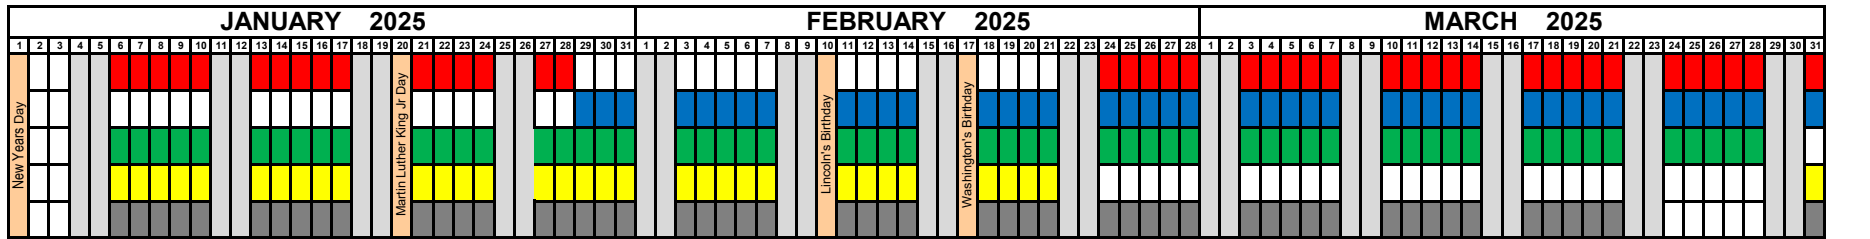

Chino Valley Unified School District
2024-2025 MULTITRACK YEAR-ROUND STUDENT ATTENDANCE CALENDAR
 Legacy Academy

■ Track A
 ■ Track B
 ■ Track C
 ■ Track D
 ■ Junior High

○ Workday for ALL Teachers (student free day)
 ● New Teacher Day
 △ 7-8 Teacher Workday