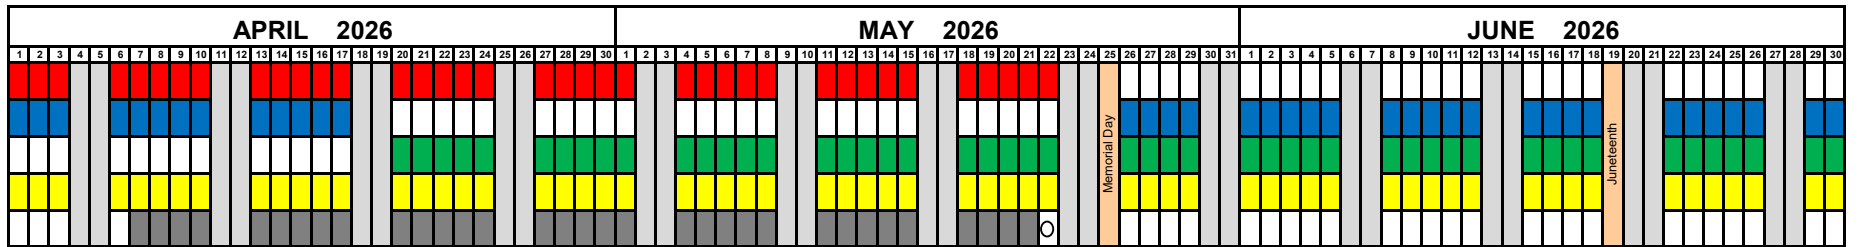

Chino Valley Unified School District
2025-2026 MULTITRACK YEAR-ROUND STUDENT ATTENDANCE CALENDAR
 Legacy Academy

■ Track A
 ■ Track B
 ■ Track C
 ■ Track D
 ■ Junior High

○ Workday for ALL Teachers (student free day)
 ● New Teacher Day
 △ 7-8 Teacher Workday