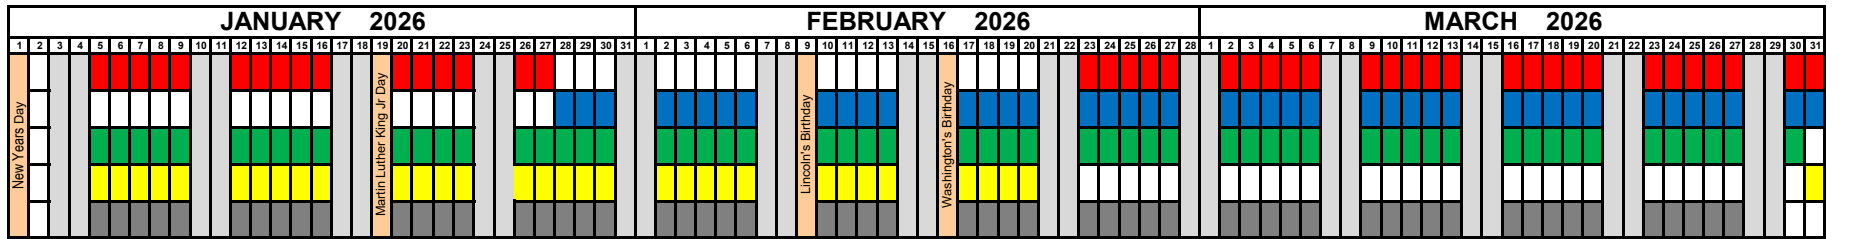

Chino Valley Unified School District
2025-2026 MULTITRACK YEAR-ROUND STUDENT ATTENDANCE CALENDAR
 Legacy Academy

■ Track A
 ■ Track B
 ■ Track C
 ■ Track D
 ■ Junior High

○ Workday for ALL Teachers (student free day)
 ● New Teacher Day
 △ 7-8 Teacher Workday