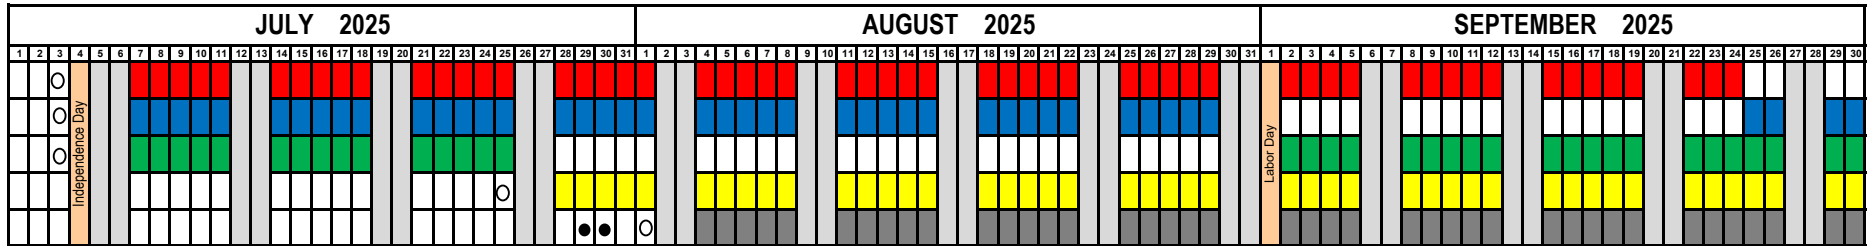

Chino Valley Unified School District
2025-2026 MULTITRACK YEAR-ROUND STUDENT ATTENDANCE CALENDAR
 Legacy Academy

■ Track A
 ■ Track B
 ■ Track C
 ■ Track D
 ■ Junior High

○ Workday for ALL Teachers (student free day)
 ● New Teacher Day
 △ 7-8 Teacher Workday