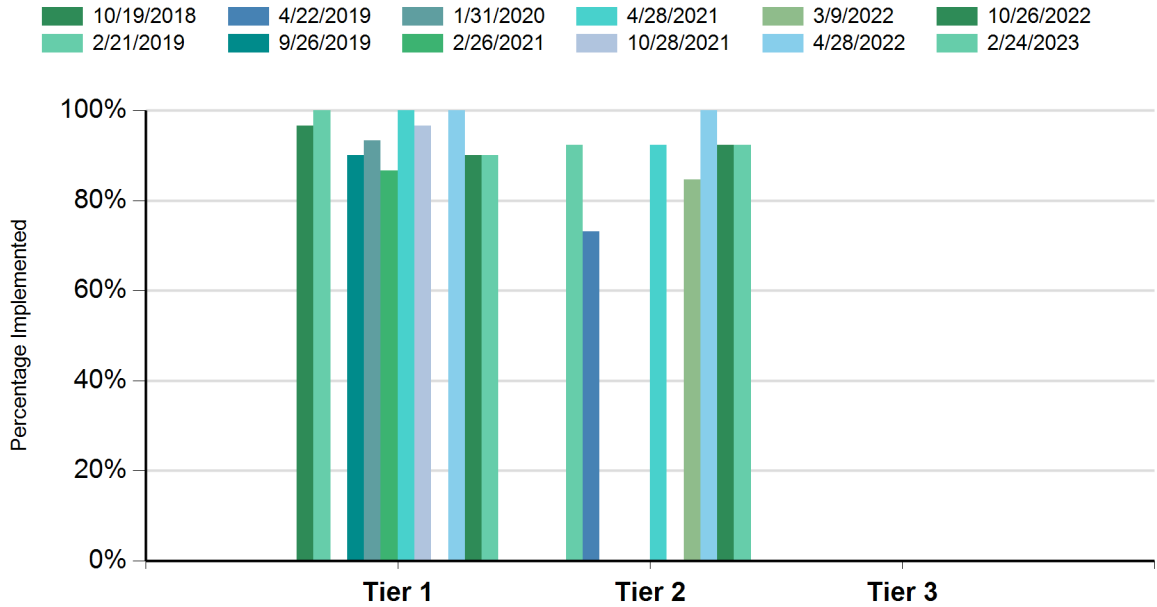

Walnut Avenue Elementary School
Chino, California

School-Wide PBIS (SWPBIS) Tiered Fidelity Inventory
Walnut Avenue Elementary School
10/19/2018 - 2/24/2023

Date Completed	Tier 1	Tier 2	Tier 3
10/19/2018	97%	NA	NA
2/21/2019	100%	92%	NA
4/22/2019	NA	73%	NA
9/26/2019	90%	NA	NA
1/31/2020	93%	NA	NA
2/26/2021	87%	NA	NA
4/28/2021	100%	92%	NA
10/28/2021	97%	NA	NA
3/9/2022	NA	85%	NA
4/28/2022	100%	100%	NA
10/26/2022	90%	92%	NA
2/24/2023	90%	92%	NA