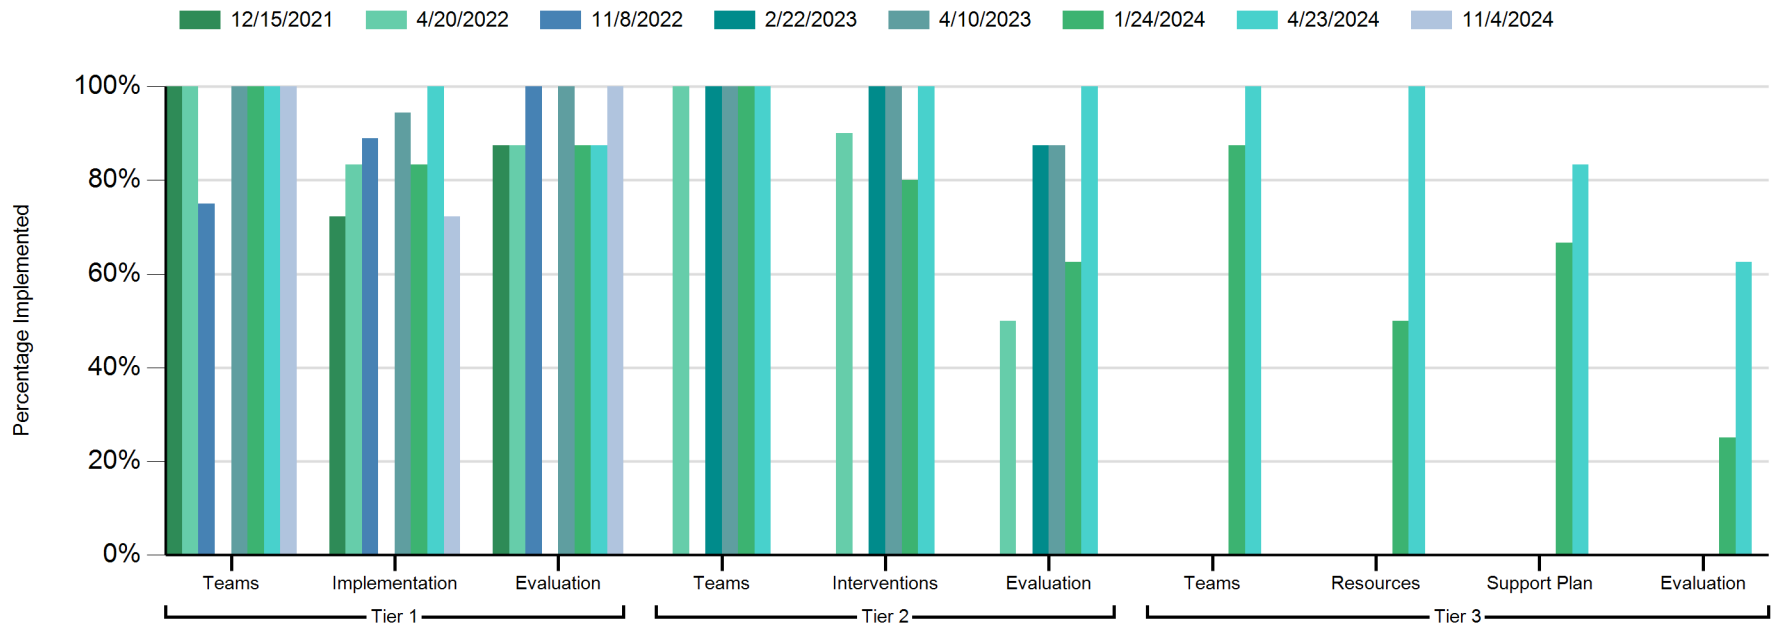

**School-Wide PBIS (SWPBIS) Tiered Fidelity Inventory**  
**Oak Ridge Elementary School**  
**12/15/2021 - 11/4/2024**

	Tier 1			Tier 2			Tier 3			
Date Completed	Teams	Implementation	Evaluation	Teams	Interventions	Evaluation	Teams	Resources	Support Plan	Evaluation
12/15/2021	100%	72%	88%	NA	NA	NA	NA	NA	NA	NA
4/20/2022	100%	83%	88%	100%	90%	50%	NA	NA	NA	NA
11/8/2022	75%	89%	100%	NA	NA	NA	NA	NA	NA	NA
2/22/2023	NA	NA	NA	100%	100%	88%	NA	NA	NA	NA
4/10/2023	100%	94%	100%	100%	100%	88%	NA	NA	NA	NA
1/24/2024	100%	83%	88%	100%	80%	62%	88%	50%	67%	25%
4/23/2024	100%	100%	88%	100%	100%	100%	100%	100%	83%	62%
11/4/2024	100%	72%	100%	NA	NA	NA	NA	NA	NA	NA