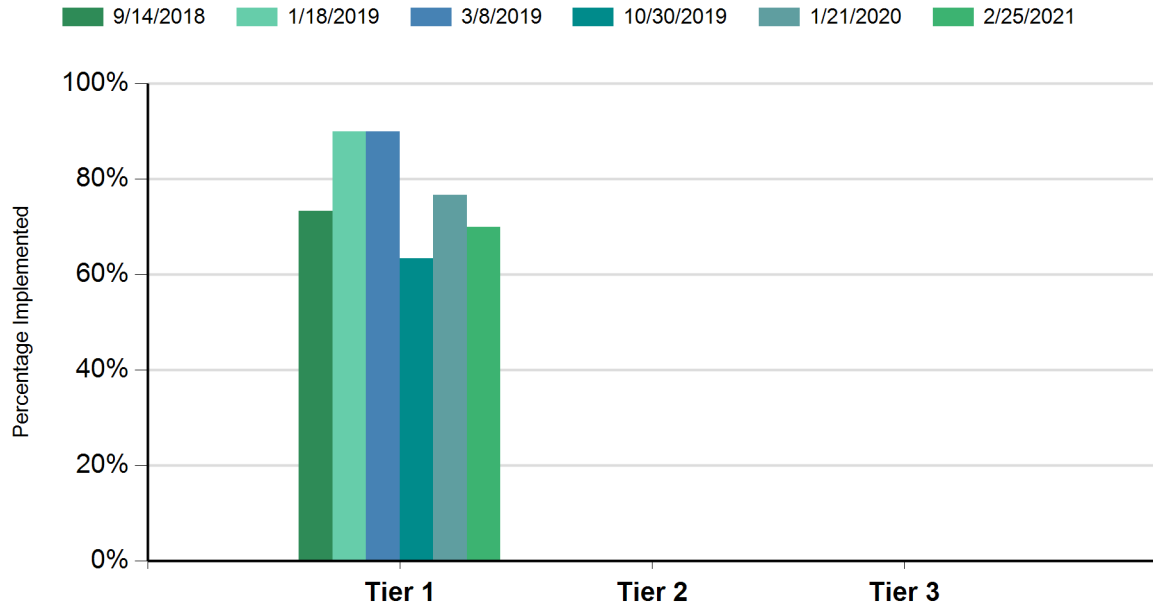

**Oak Ridge Elementary School**  
Chino, California

**School-Wide PBIS (SWPBIS) Tiered Fidelity Inventory**  
**Oak Ridge Elementary School**  
**9/14/2018 - 2/25/2021**

Date Completed	Tier 1	Tier 2	Tier 3
9/14/2018	73%	0%	0%
1/18/2019	90%	0%	0%
3/8/2019	90%	0%	0%
10/30/2019	63%	0%	0%
1/21/2020	77%	0%	0%
2/25/2021	70%	0%	0%