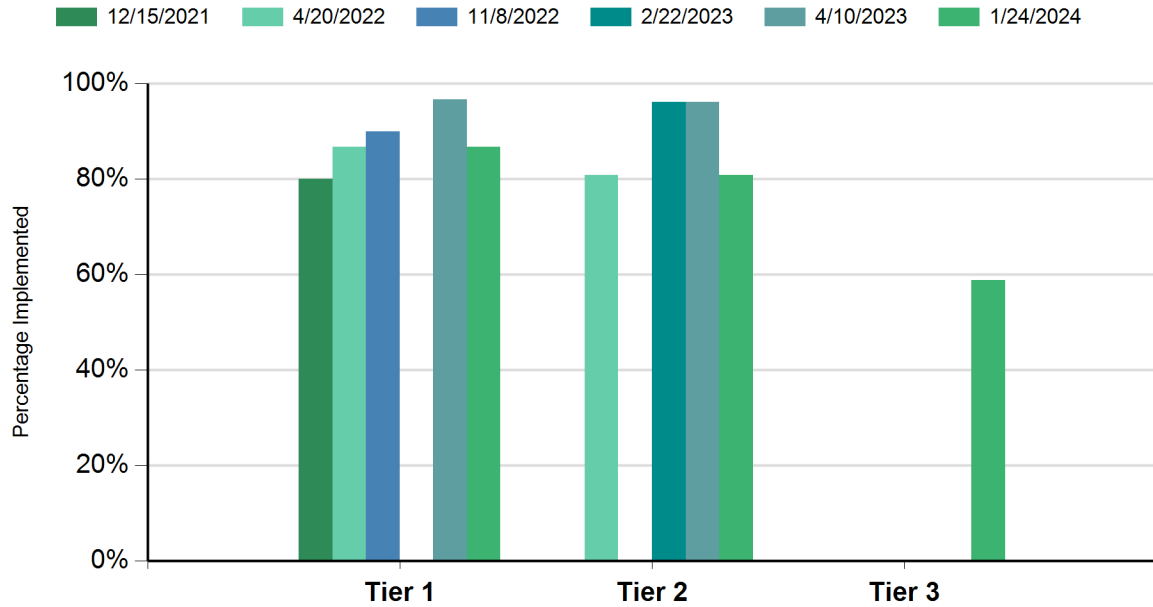

**Oak Ridge Elementary School**  
Chino, California

**School-Wide PBIS (SWPBIS) Tiered Fidelity Inventory**  
**Oak Ridge Elementary School**  
**12/15/2021 - 1/24/2024**

Date Completed	Tier 1	Tier 2	Tier 3
12/15/2021	80%	NA	NA
4/20/2022	87%	81%	NA
11/8/2022	90%	NA	NA
2/22/2023	NA	96%	NA
4/10/2023	97%	96%	NA
1/24/2024	87%	81%	59%