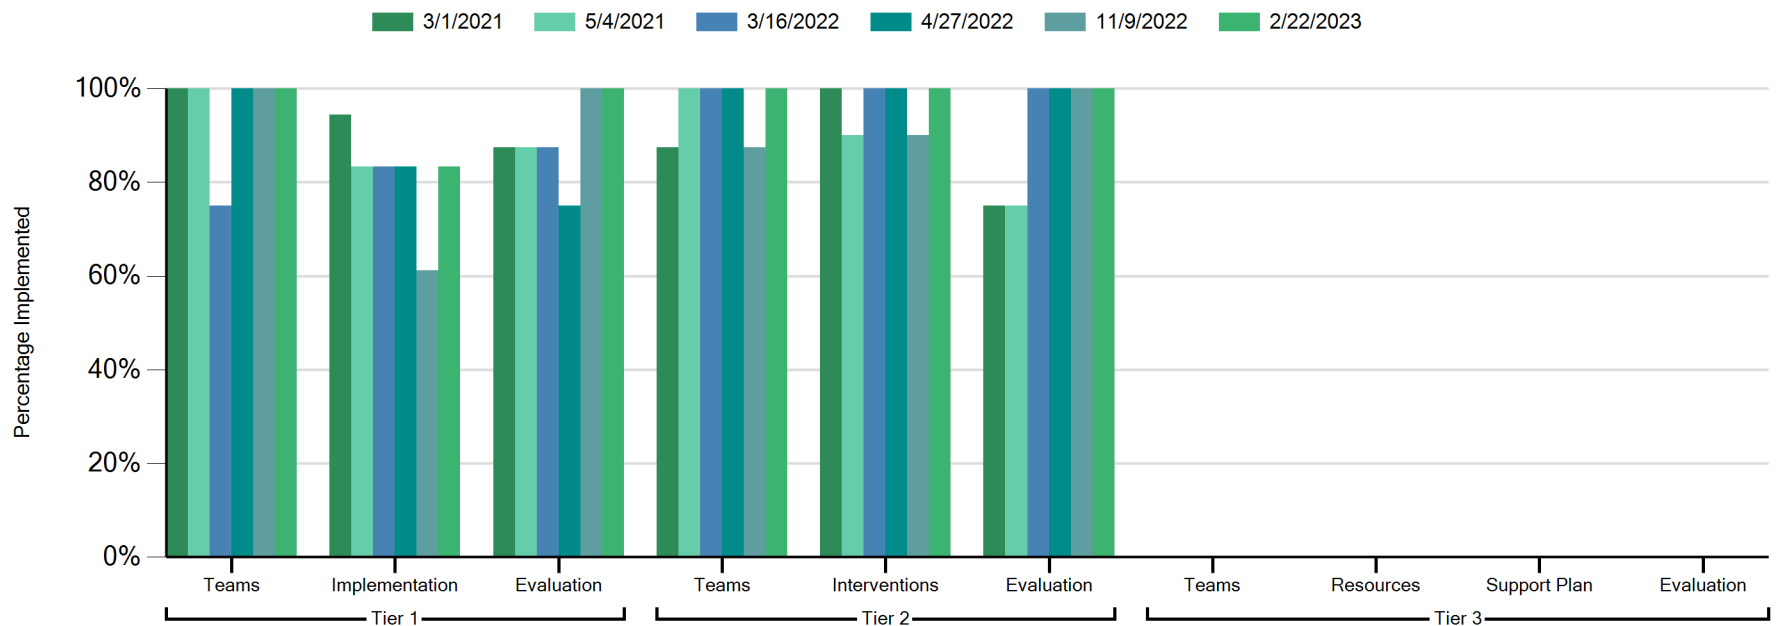

School-Wide PBIS (SWPBIS) Tiered Fidelity Inventory
Liberty Elementary School
3/1/2021 - 2/22/2023

Date Completed	Tier 1			Tier 2			Tier 3			
	Teams	Implementation	Evaluation	Teams	Interventions	Evaluation	Teams	Resources	Support Plan	Evaluation
3/1/2021	100%	94%	88%	88%	100%	75%	NA	NA	NA	NA
5/4/2021	100%	83%	88%	100%	90%	75%	NA	NA	NA	NA
3/16/2022	75%	83%	88%	100%	100%	100%	NA	NA	NA	NA
4/27/2022	100%	83%	75%	100%	100%	100%	NA	NA	NA	NA
11/9/2022	100%	61%	100%	88%	90%	100%	NA	NA	NA	NA
2/22/2023	100%	83%	100%	100%	100%	100%	NA	NA	NA	NA