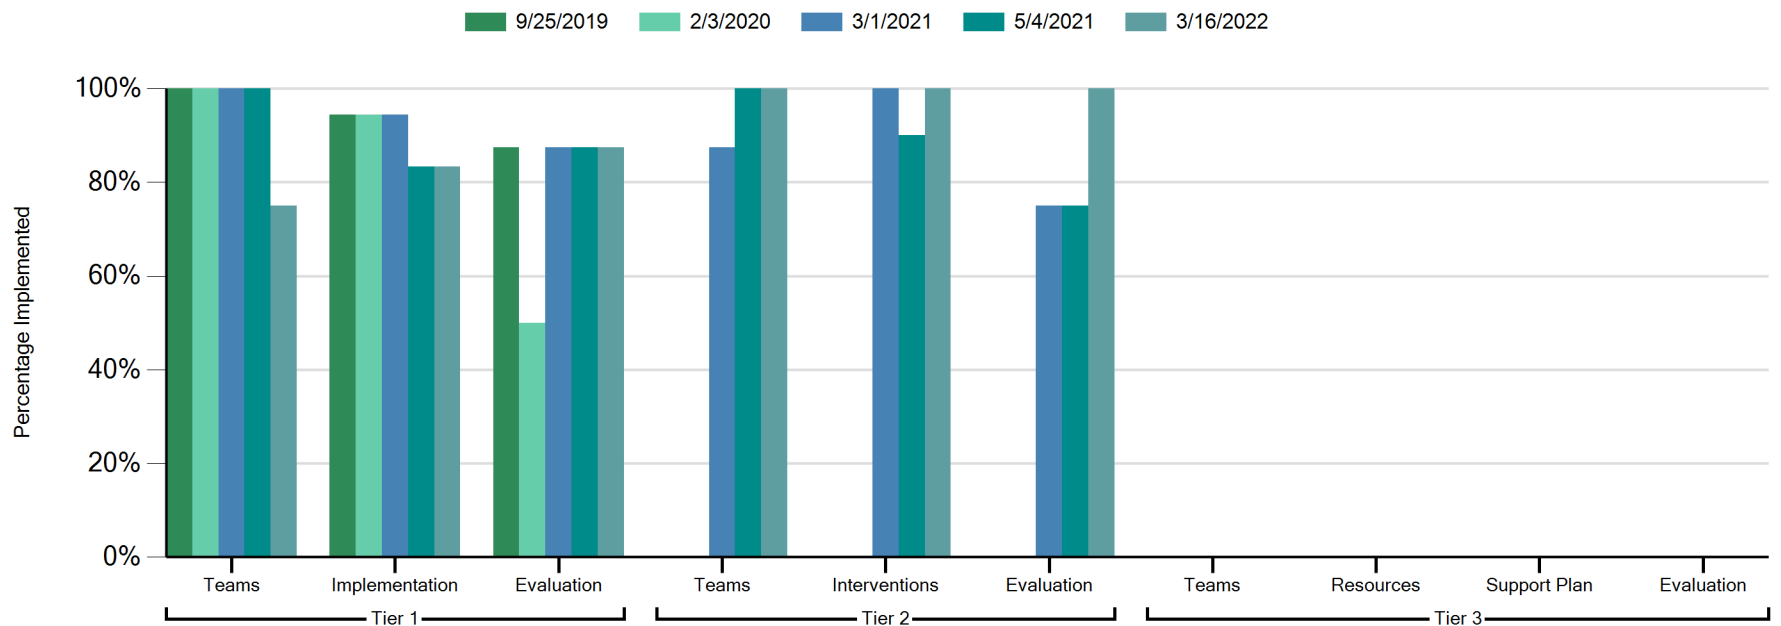

School-Wide PBIS (SWPBIS) Tiered Fidelity Inventory
Liberty Elementary School
9/25/2019 - 3/16/2022

Date Completed	Tier 1			Tier 2			Tier 3			
	Teams	Implementation	Evaluation	Teams	Interventions	Evaluation	Teams	Resources	Support Plan	Evaluation
9/25/2019	100%	94%	88%	NA	NA	NA	NA	NA	NA	NA
2/3/2020	100%	94%	50%	NA	NA	NA	NA	NA	NA	NA
3/1/2021	100%	94%	88%	88%	100%	75%	NA	NA	NA	NA
5/4/2021	100%	83%	88%	100%	90%	75%	NA	NA	NA	NA
3/16/2022	75%	83%	88%	100%	100%	100%	NA	NA	NA	NA