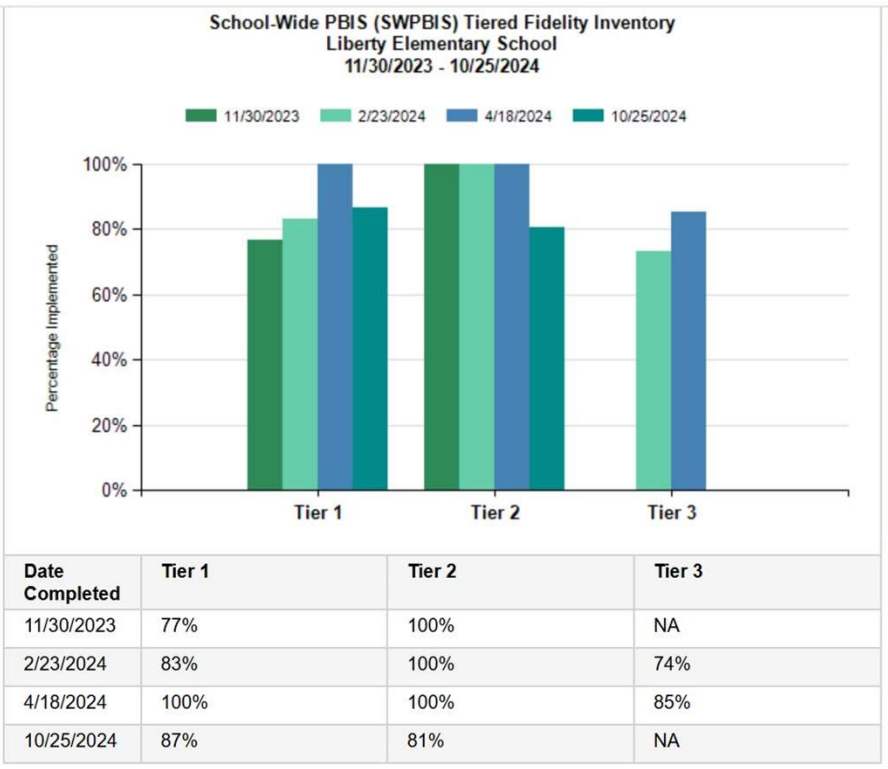

Year By Year Comparisons of PBIS and Academic Outcomes

CA Dashboard 23-24 School Year

PBIS TFI Results 23-24 School Year

Year By Year Comparisons of PBIS and Academic Outcomes

CA Dashboard 22-23 School Year

LIBERTY ELEMENTARY

Academic Performance

View Student Assessment Results and other aspects of school performance.

PBIS TFI Results 22-23 School Year