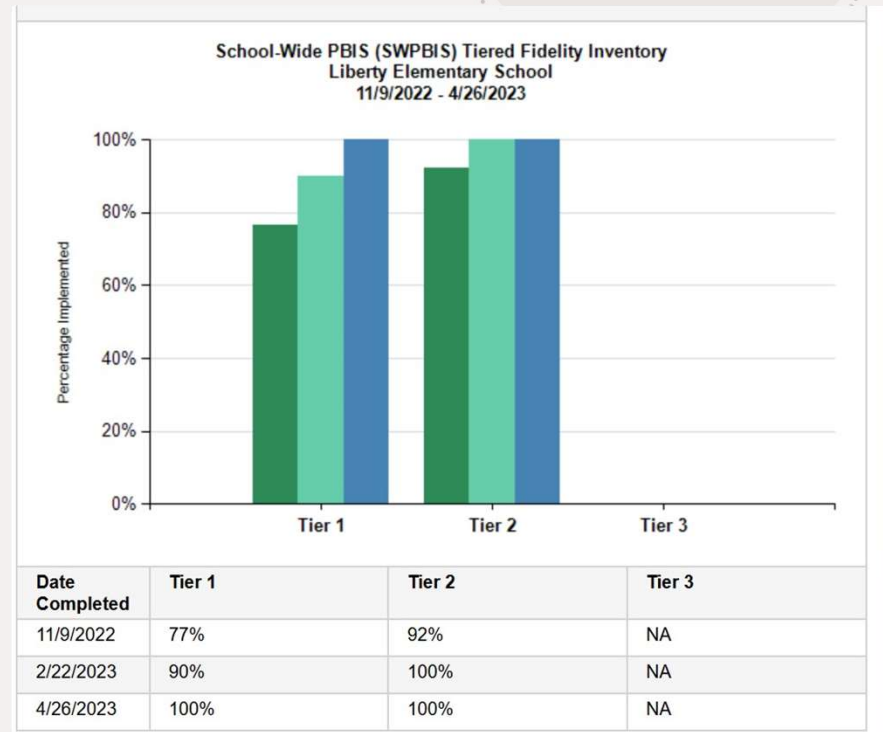

Year By Year Comparisons of PBIS and Academic Outcomes

CA Dashboard 23-24 School Year

PBIS TFI Results 23-24 School Year

Year By Year Comparisons of PBIS and Academic Outcomes

CA Dashboard 22-23 School Year

LIBERTY ELEMENTARY

Academic Performance

View Student Assessment Results and other aspects of school performance.

PBIS TFI Results 22-23 School Year