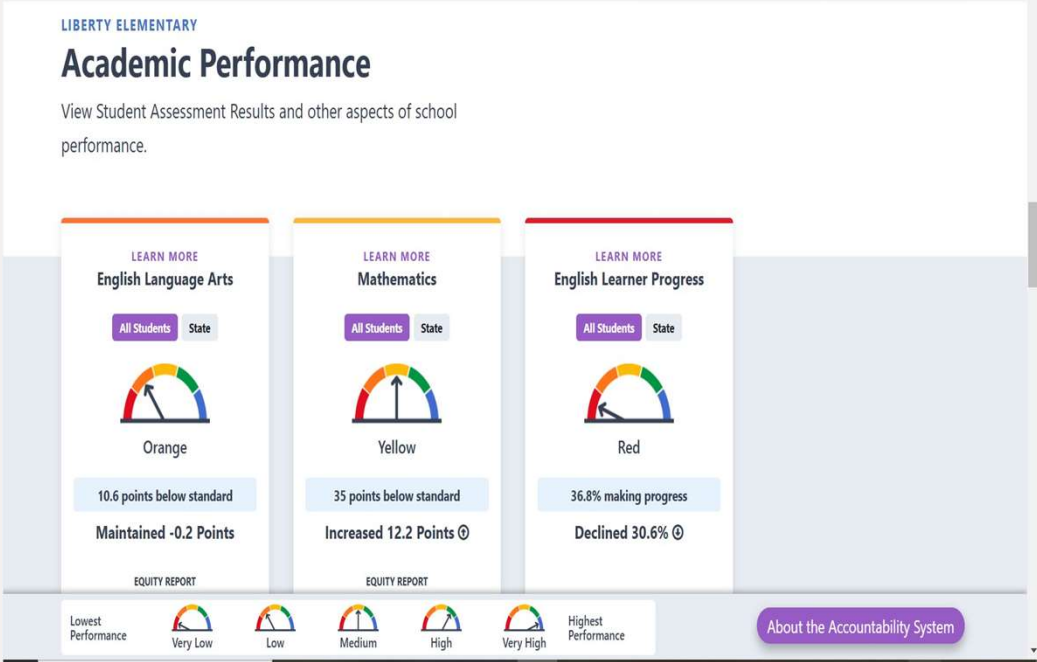

Year By Year Comparisons of PBIS and Academic Outcomes

CA Dashboard 23-24 School Year

PBIS TFI Results 23-24 School Year

Year By Year Comparisons of PBIS and Academic Outcomes

CA Dashboard 22-23 School Year