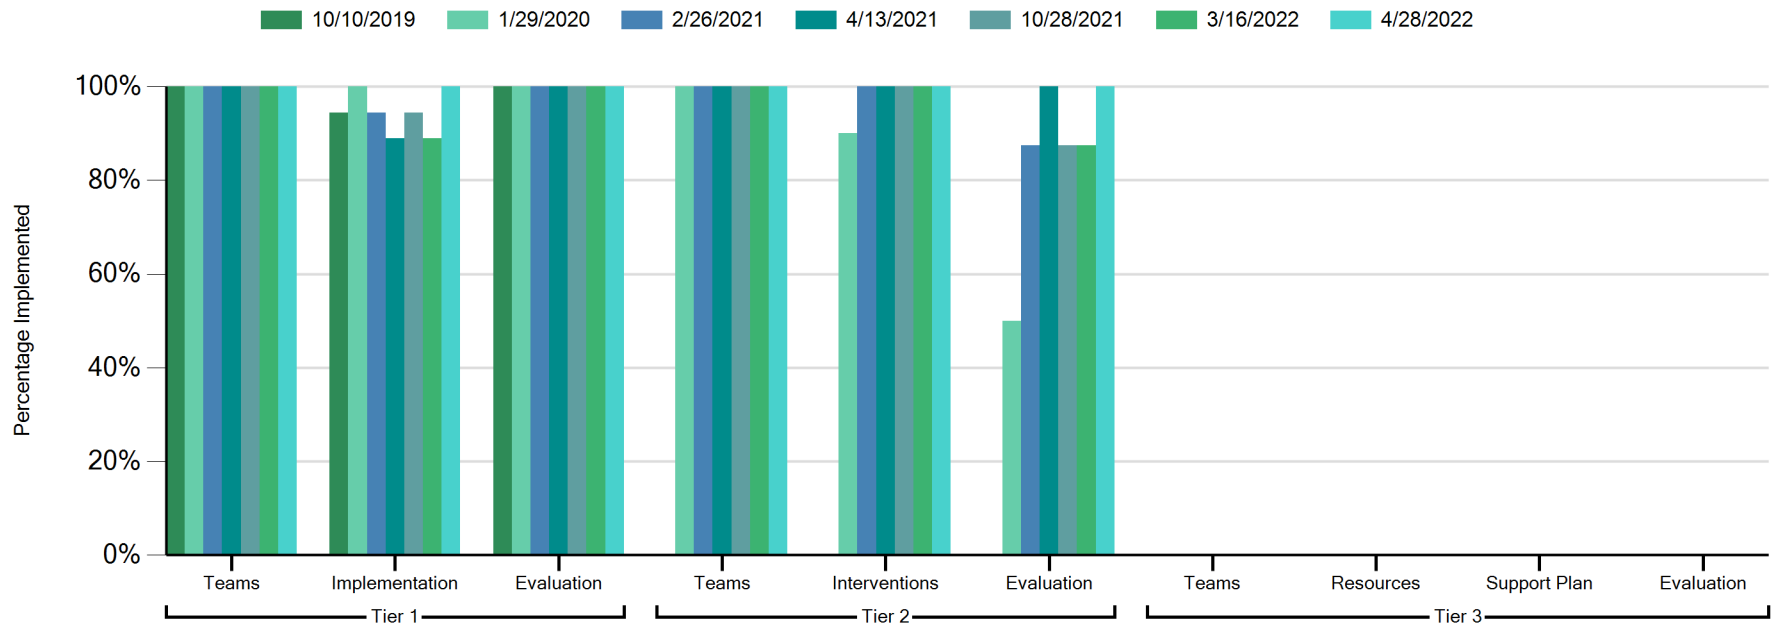

Dickey (Levi H.) Elementary School
Chino, California

School-Wide PBIS (SWPBIS) Tiered Fidelity Inventory
Dickey (Levi H.) Elementary School
10/10/2019 - 4/28/2022

	Tier 1			Tier 2			Tier 3			
Date Completed	Teams	Implementation	Evaluation	Teams	Interventions	Evaluation	Teams	Resources	Support Plan	Evaluation
10/10/2019	100%	94%	100%	NA	NA	NA	NA	NA	NA	NA
1/29/2020	100%	100%	100%	100%	90%	50%	NA	NA	NA	NA
2/26/2021	100%	94%	100%	100%	100%	88%	NA	NA	NA	NA
4/13/2021	100%	89%	100%	100%	100%	100%	NA	NA	NA	NA
10/28/2021	100%	94%	100%	100%	100%	88%	NA	NA	NA	NA
3/16/2022	100%	89%	100%	100%	100%	88%	NA	NA	NA	NA
4/28/2022	100%	100%	100%	100%	100%	100%	NA	NA	NA	NA