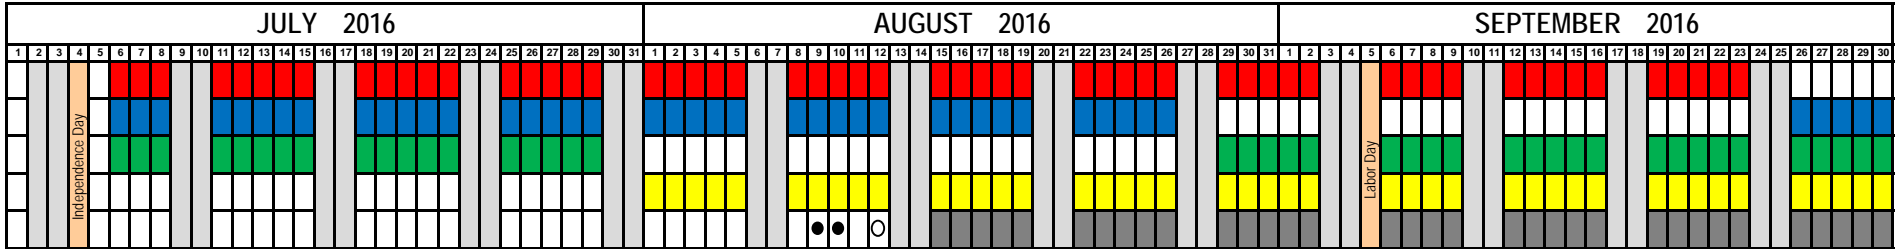

2016-2017 MULTITRACK YEAR-ROUND STUDENT ATTENDANCE CALENDAR

■ Track A

■ Track B

■ Track C

■ Track D

■ Junior High

○ Workday for ALL Teachers (student free day)

● New Teacher Day