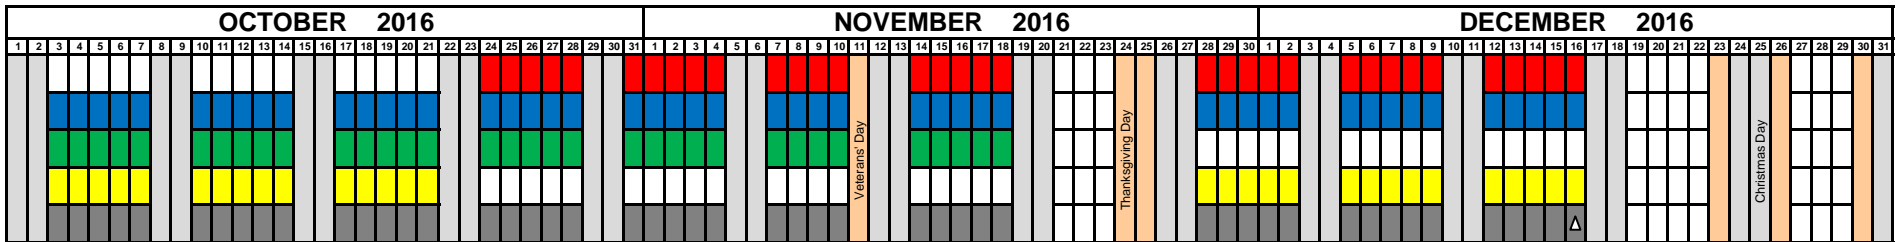

2016-2017 MULTITRACK YEAR-ROUND STUDENT ATTENDANCE CALENDAR

■ Track A

■ Track B

■ Track C

■ Track D

■ Junior High

○ Workday for ALL Teachers (student free day)

● New Teacher Day