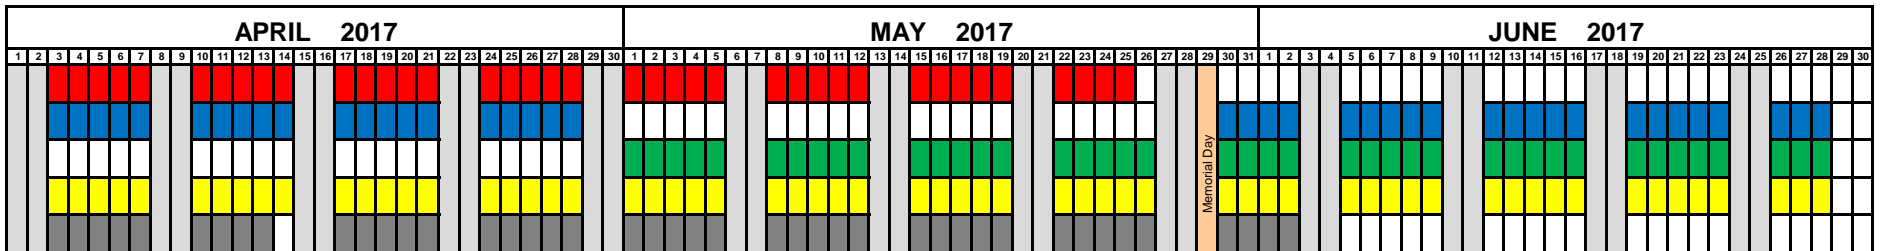

2016-2017 MULTITRACK YEAR-ROUND STUDENT ATTENDANCE CALENDAR

■ Track A

■ Track B

■ Track C

■ Track D

■ Junior High

○ Workday for ALL Teachers (student free day)

● New Teacher Day

△ JHS Semester Break