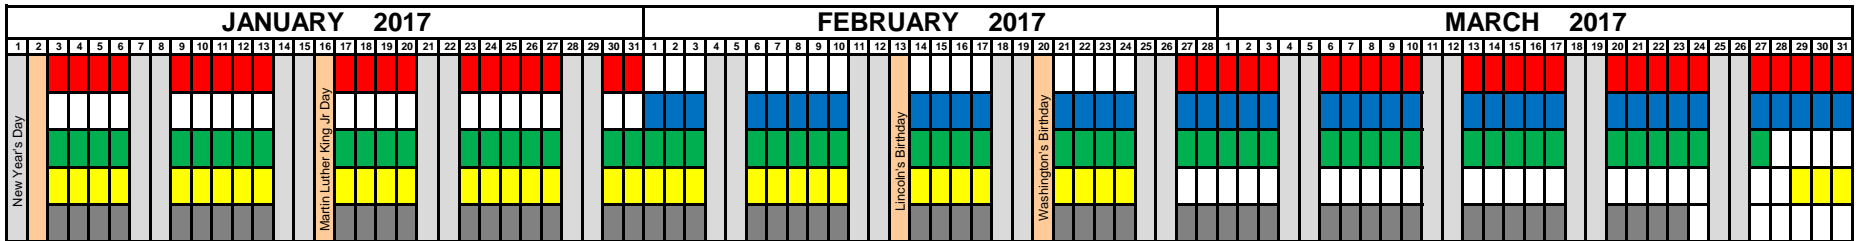

2016-2017 MULTITRACK YEAR-ROUND STUDENT ATTENDANCE CALENDAR

■ Track A

■ Track B

■ Track C

■ Track D

■ Junior High

○ Workday for ALL Teachers (student free day)

● New Teacher Day

△ JHS Semester Break