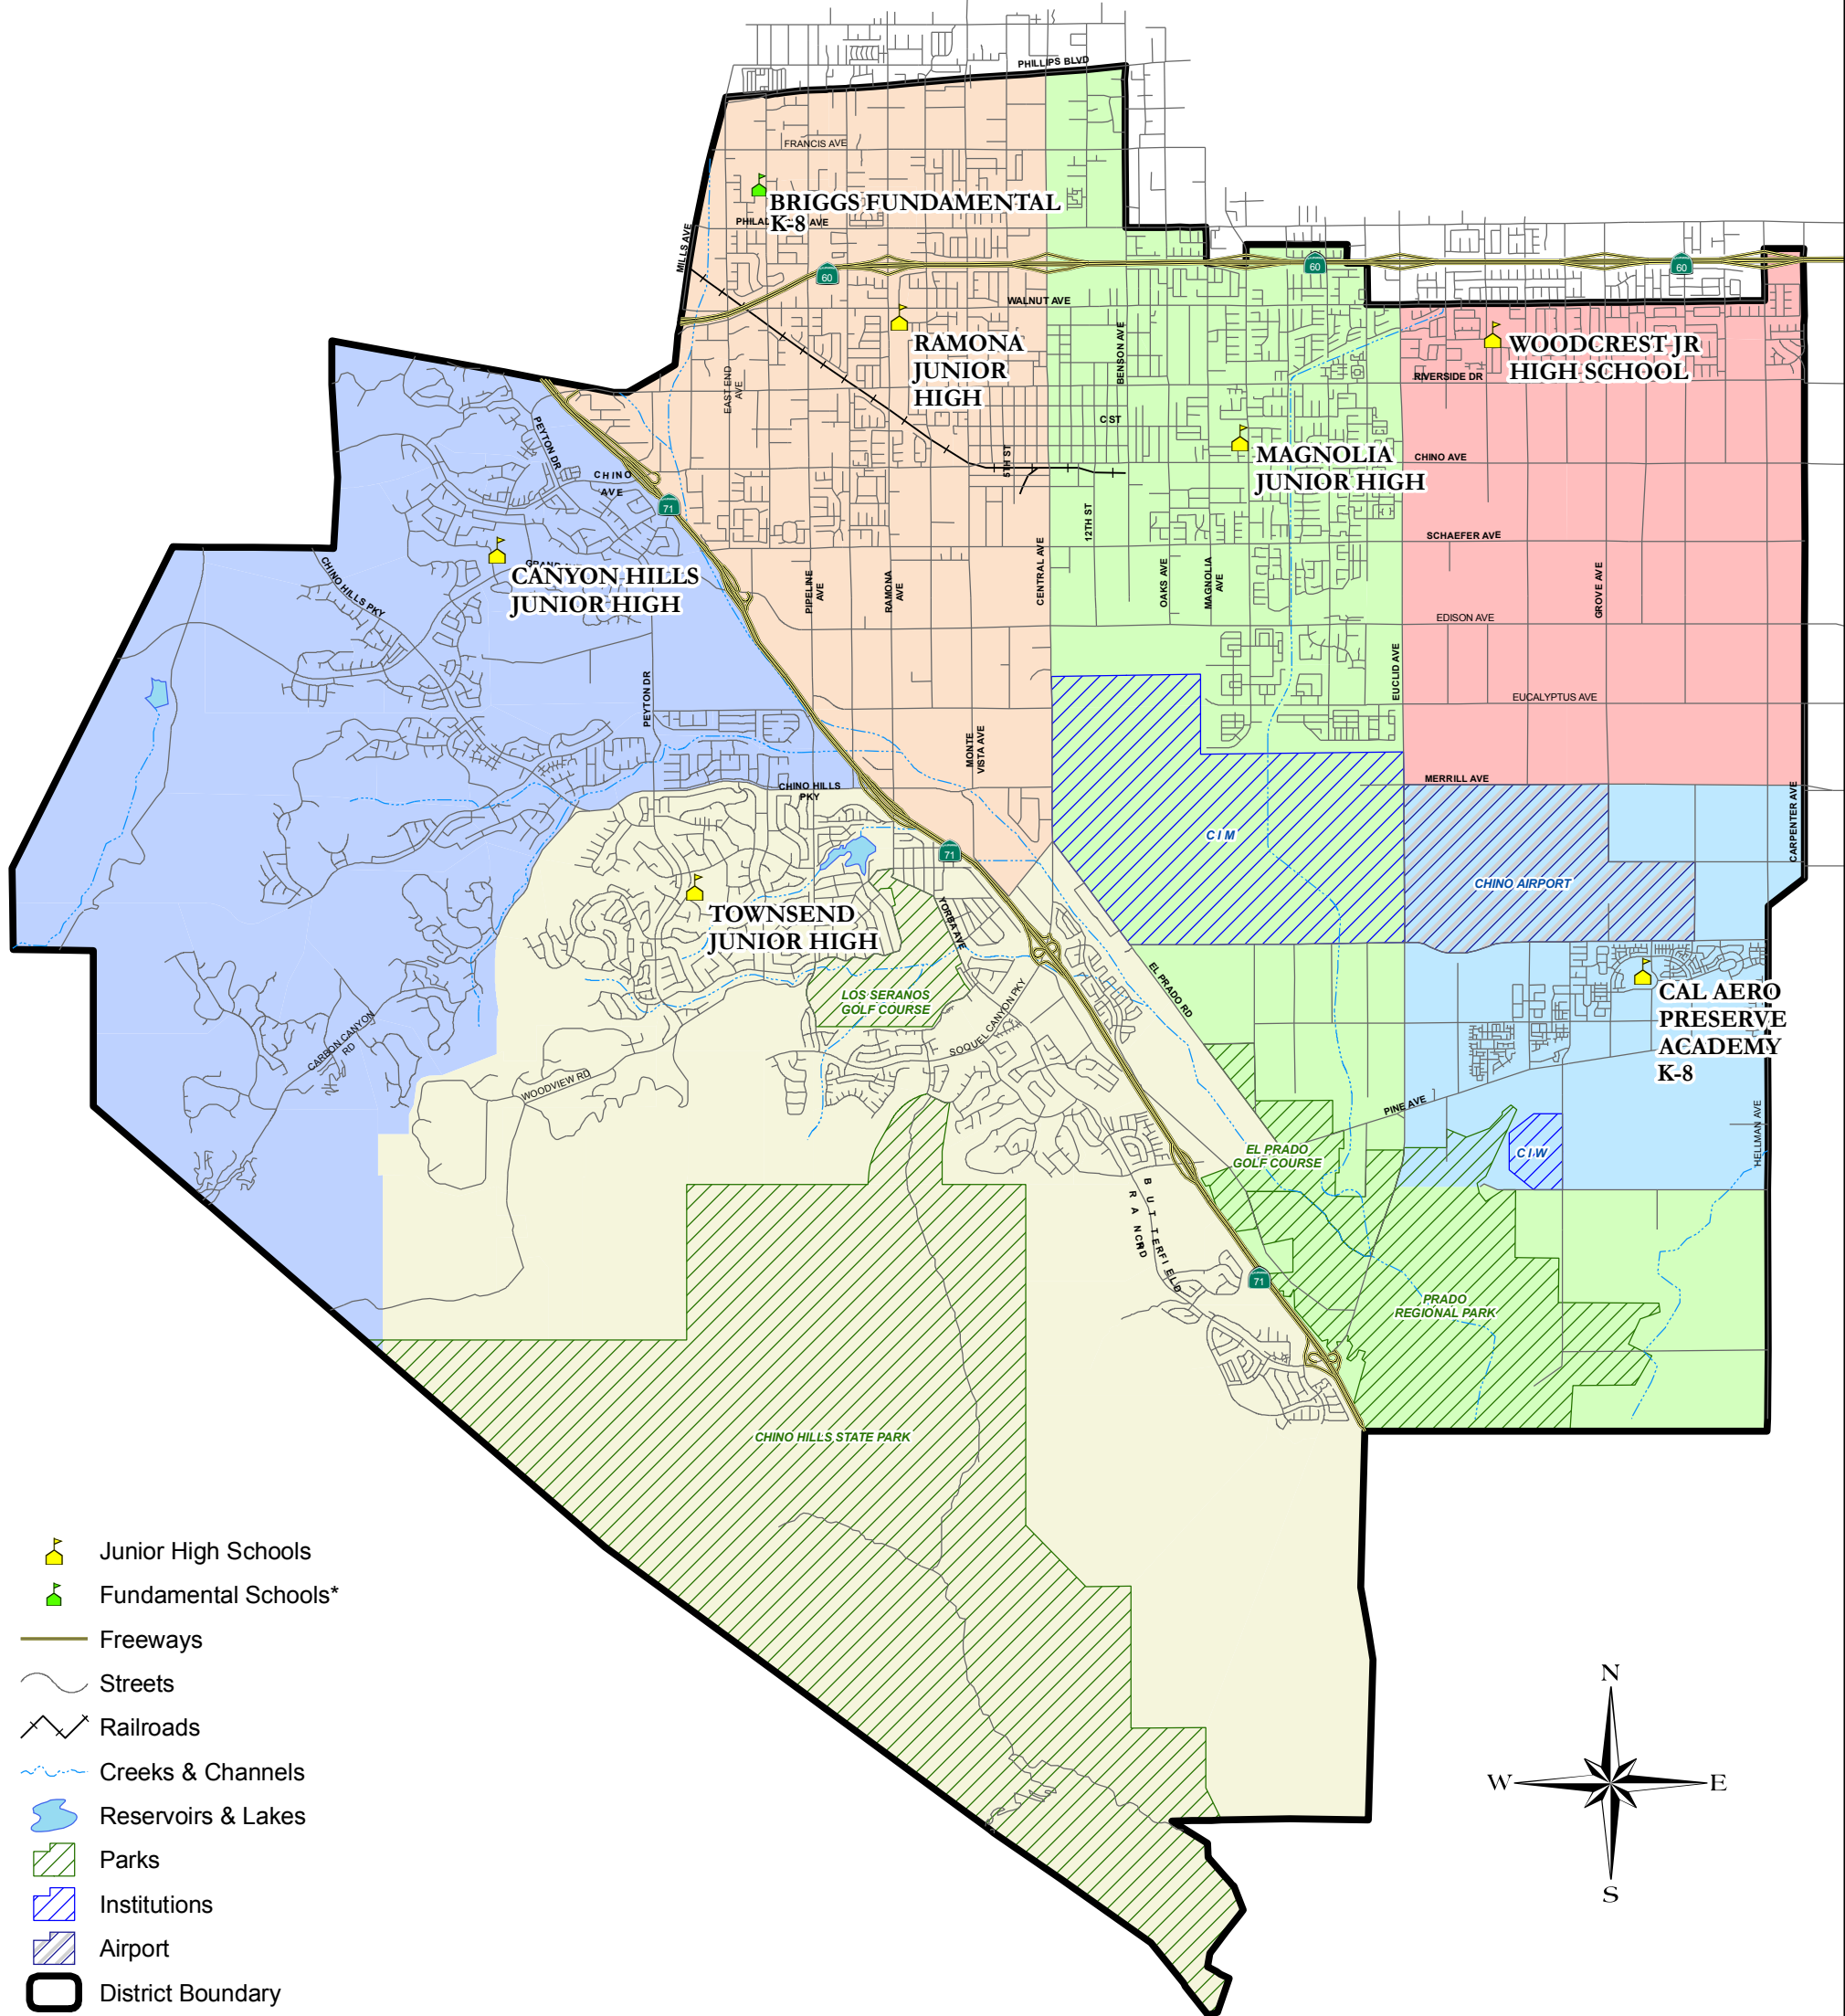

CHINO VALLEY UNIFIED SCHOOL DISTRICT

JUNIOR HIGH SCHOOL ATTENDANCE AREAS

Effective 2010-2011

- Junior High Schools
- Fundamental Schools*
- Freeways
- Streets
- Railroads
- Creeks & Channels
- Reservoirs & Lakes
- Parks
- Institutions
- Airport
- District Boundary

* Fundamental & Alternative Schools do not have assigned attendance boundaries

Junior High School Attendance Areas

- CAL AERO PRESERVE ACADEMY
- CANYON HILLS JUNIOR HIGH
- MAGNOLIA JUNIOR HIGH
- RAMONA JUNIOR HIGH
- TOWNSEND JUNIOR HIGH
- WOODCREST JUNIOR HIGH