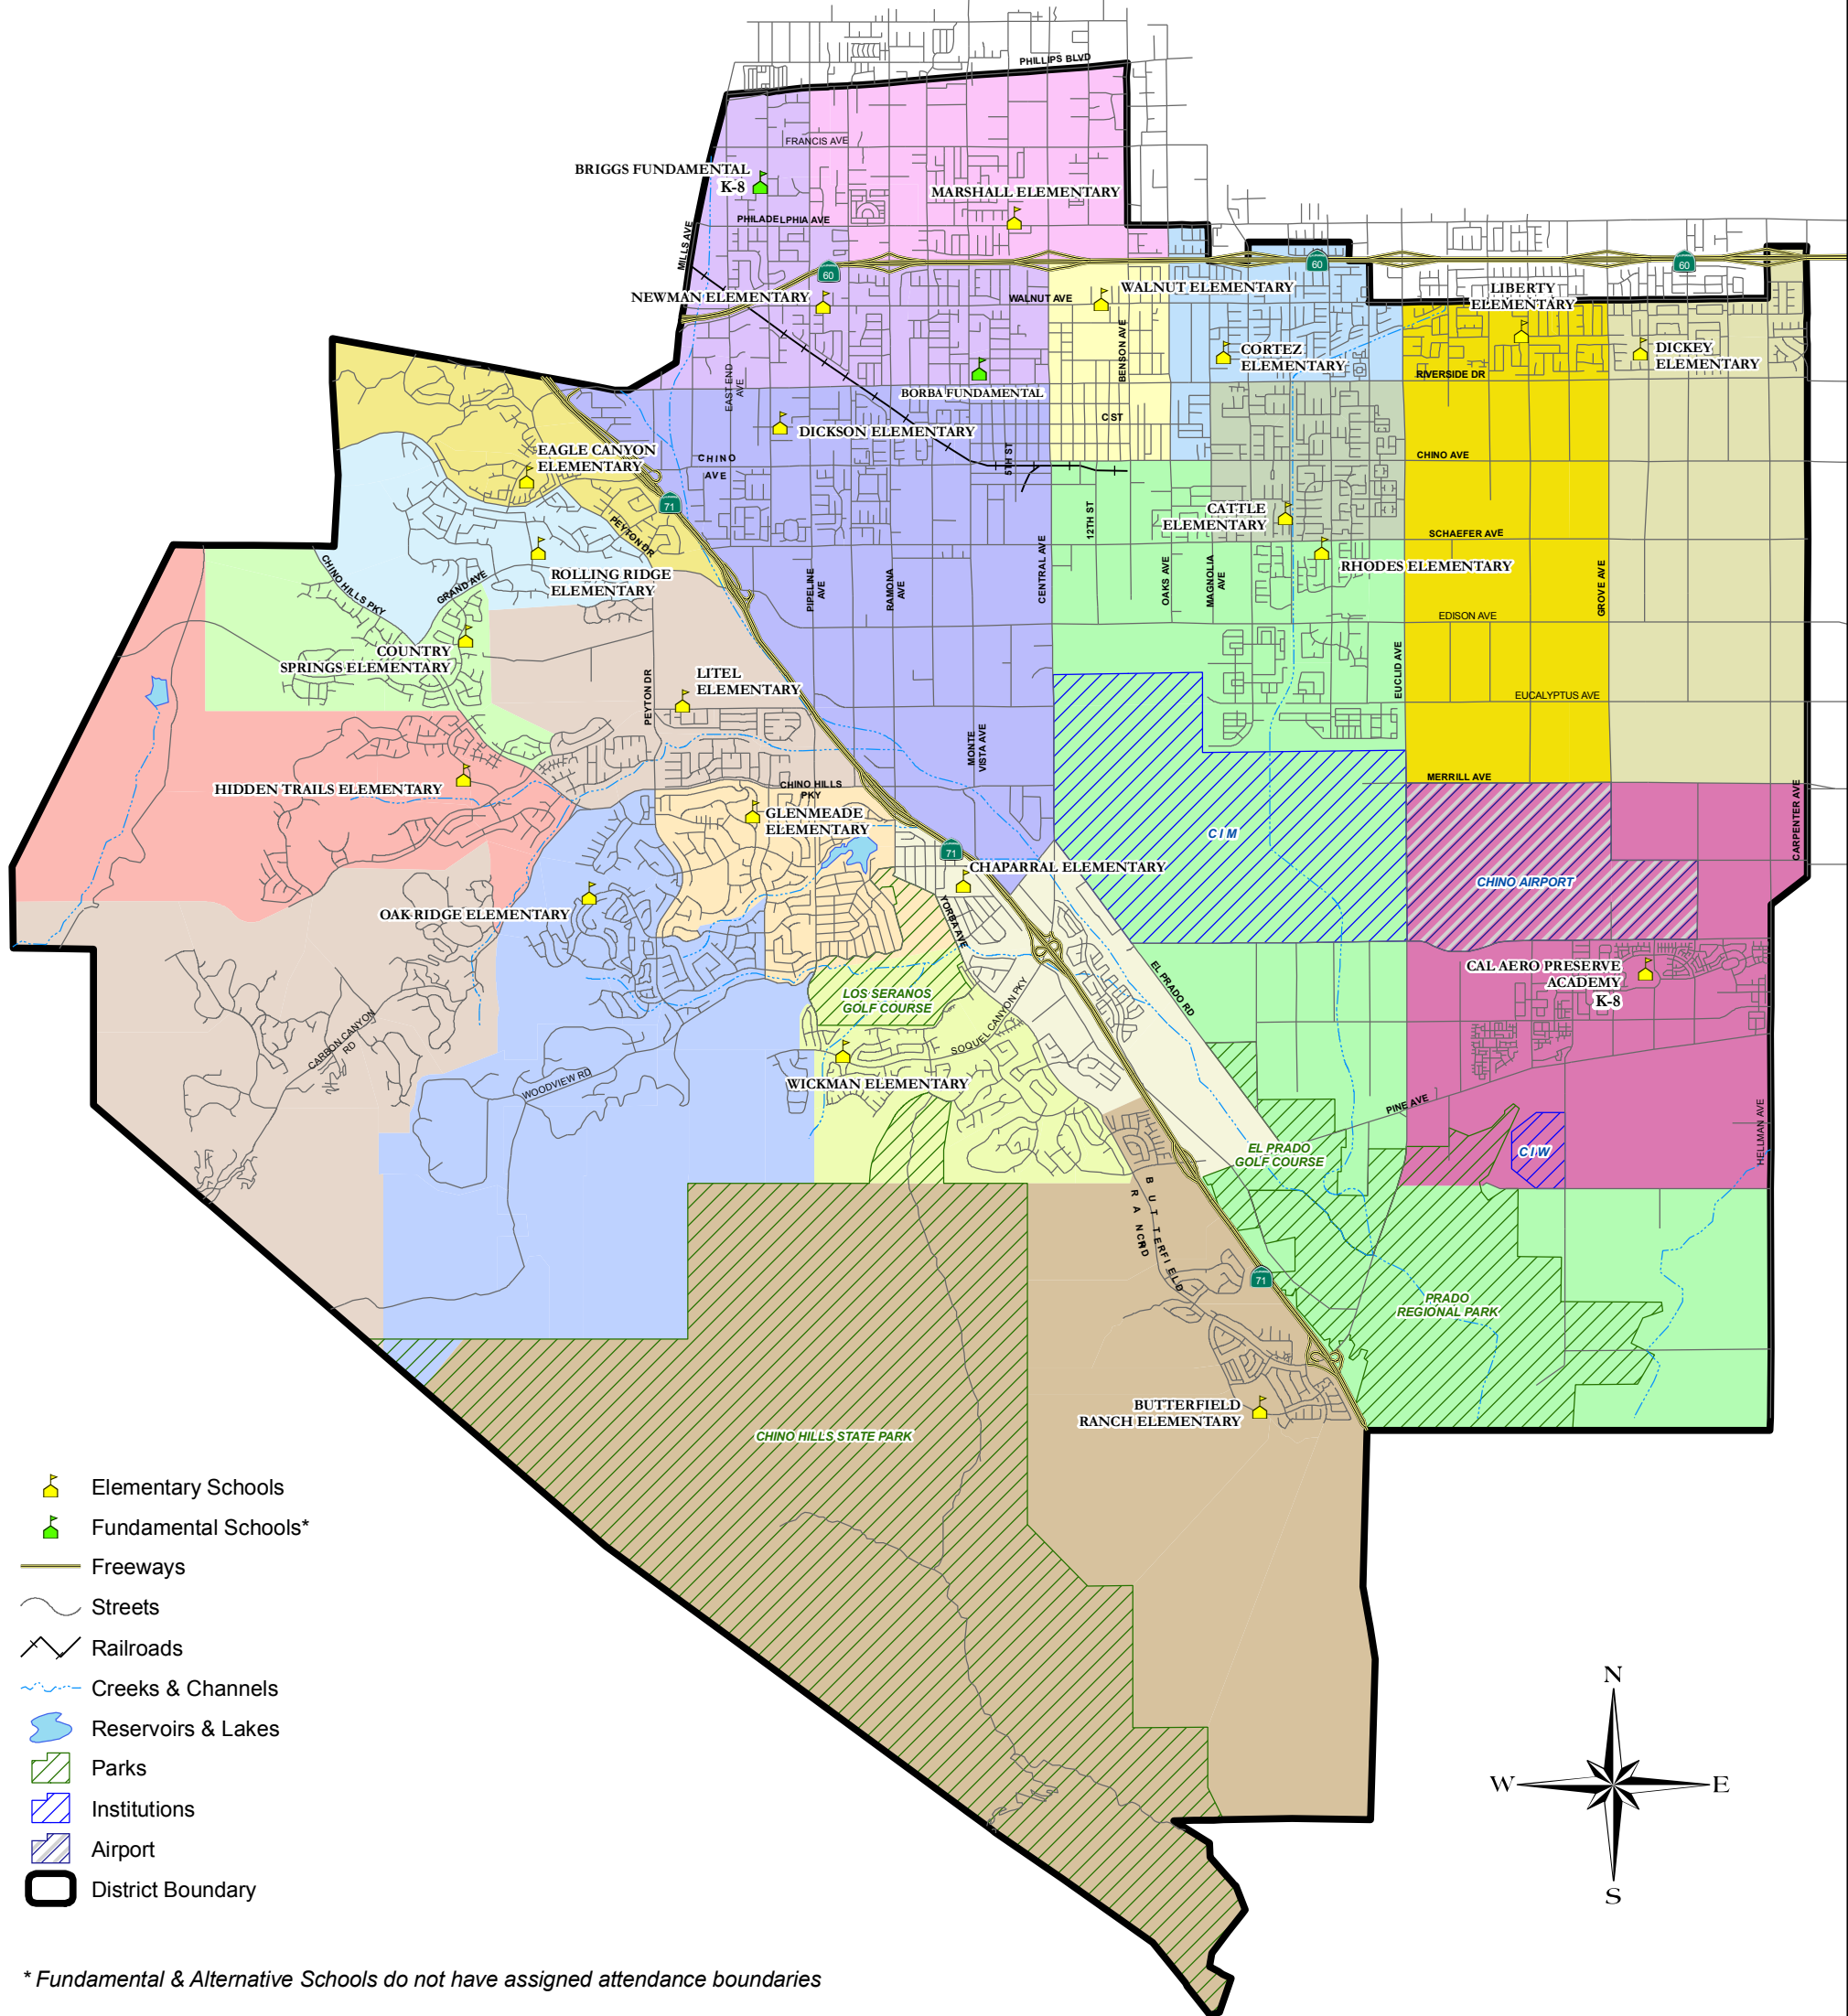

CHINO VALLEY UNIFIED SCHOOL DISTRICT

ELEMENTARY SCHOOL ATTENDANCE AREAS

Effective 2010-2011

Elementary Attendance Areas	
	BUTTERFIELD RANCH ELEMENTARY
	CAL AERO PRESERVE ACADEMY
	CATTLE ELEMENTARY
	CHAPARRAL ELEMENTARY
	CORTEZ ELEMENTARY
	COUNTRY SPRINGS ELEMENTARY
	DICKEY ELEMENTARY
	DICKSON ELEMENTARY
	EAGLE CANYON ELEMENTARY
	GLENMEADE ELEMENTARY
	HIDDEN TRAILS ELEMENTARY
	LIBERTY ELEMENTARY
	LITEL ELEMENTARY
	MARSHALL ELEMENTARY
	NEWMAN ELEMENTARY
	OAK RIDGE ELEMENTARY
	RHODES ELEMENTARY
	ROLLING RIDGE ELEMENTARY
	WALNUT ELEMENTARY
	WICKMAN ELEMENTARY