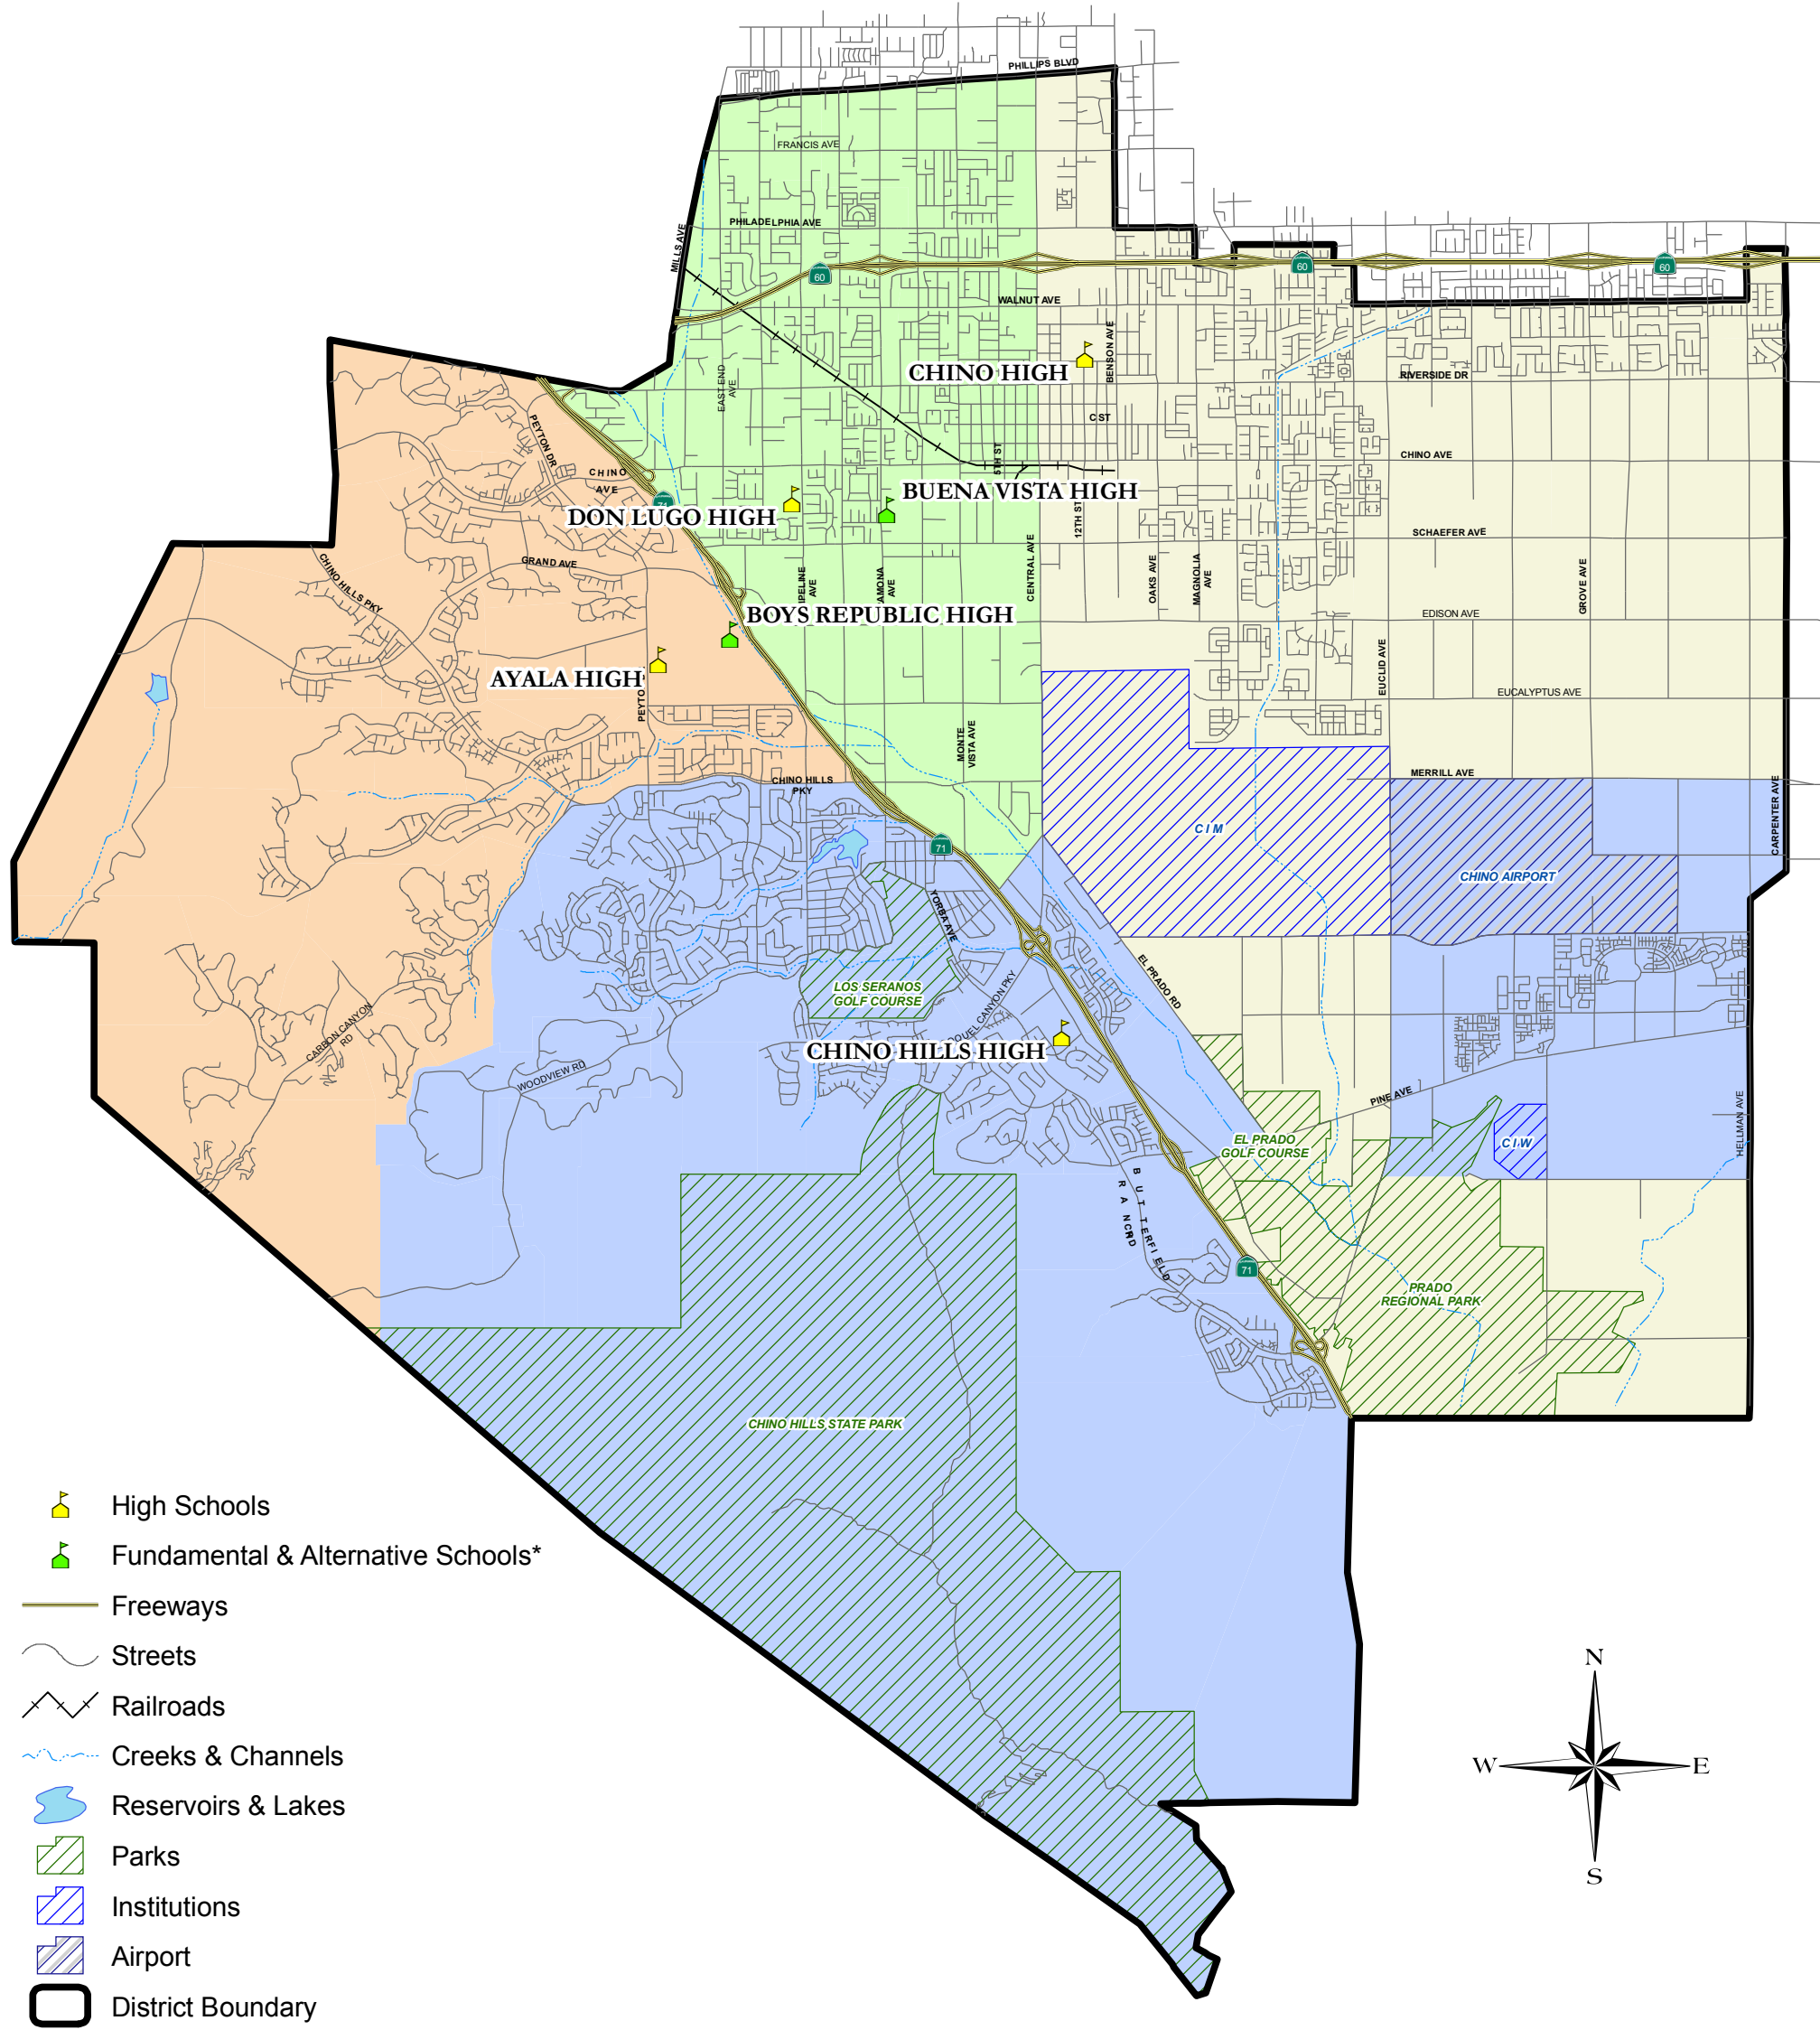

# CHINO VALLEY UNIFIED SCHOOL DISTRICT

## HIGH SCHOOL ATTENDANCE AREAS

**Effective 2010-2011**

\* Fundamental & Alternative Schools do not have assigned attendance boundaries

### High School Attendance Areas

- AYALA HIGH
- CHINO HIGH
- CHINO HILLS HIGH
- DON LUGO HIGH

0 0.5 1 2 3 Miles